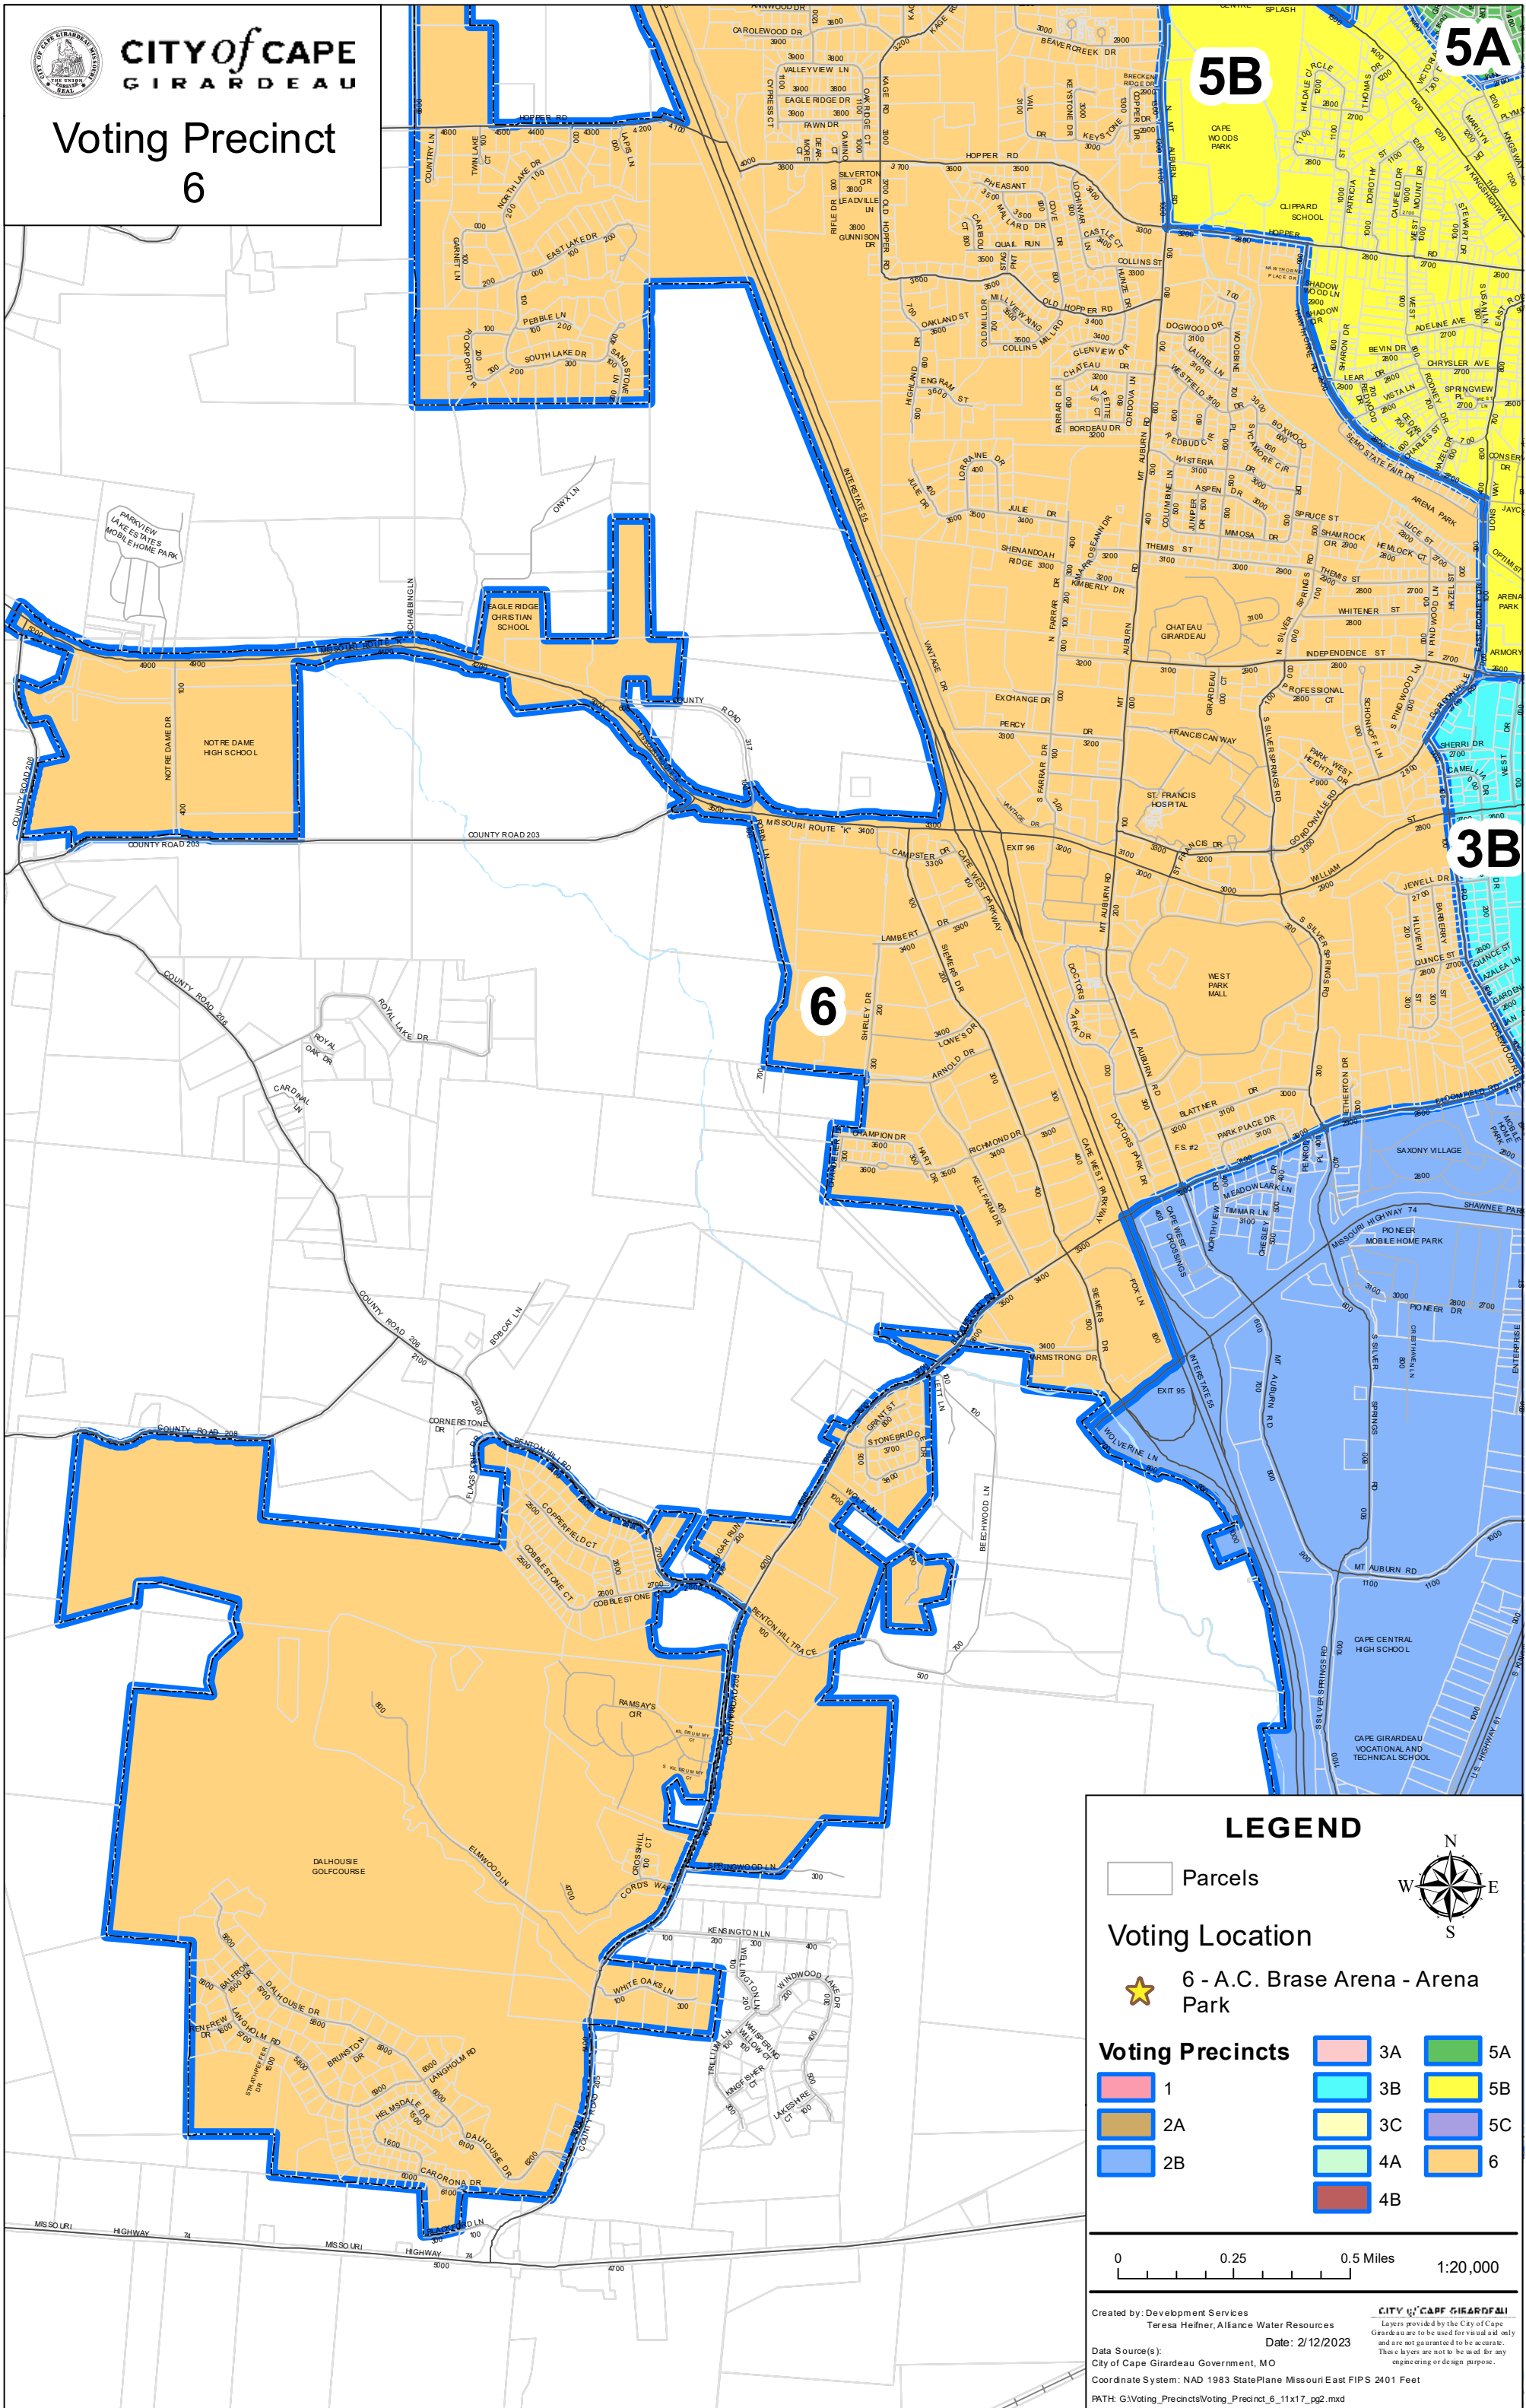

**CITY of CAPE GIRARDEAU**

# Voting Precinct 6

## LEGEND

Parcels

**Voting Location**

6 - A.C. Brase Arena - Arena Park

**Voting Precincts**

	1		3B		5A
	2A		3C		5B
	2B		4A		5C
	4B		6		

Created by: Development Services  
Teresa Heffner, Alliance Water Resources  
Date: 2/12/2023  
Data Source(s): City of Cape Girardeau Government, MO  
Coordinate System: NAD 1983 StatePlane Missouri East FIPS 2401 Feet  
PATH: G:\Voting\_Precincts\Voting\_Precinct\_6\_11x17\_pg2.mxd