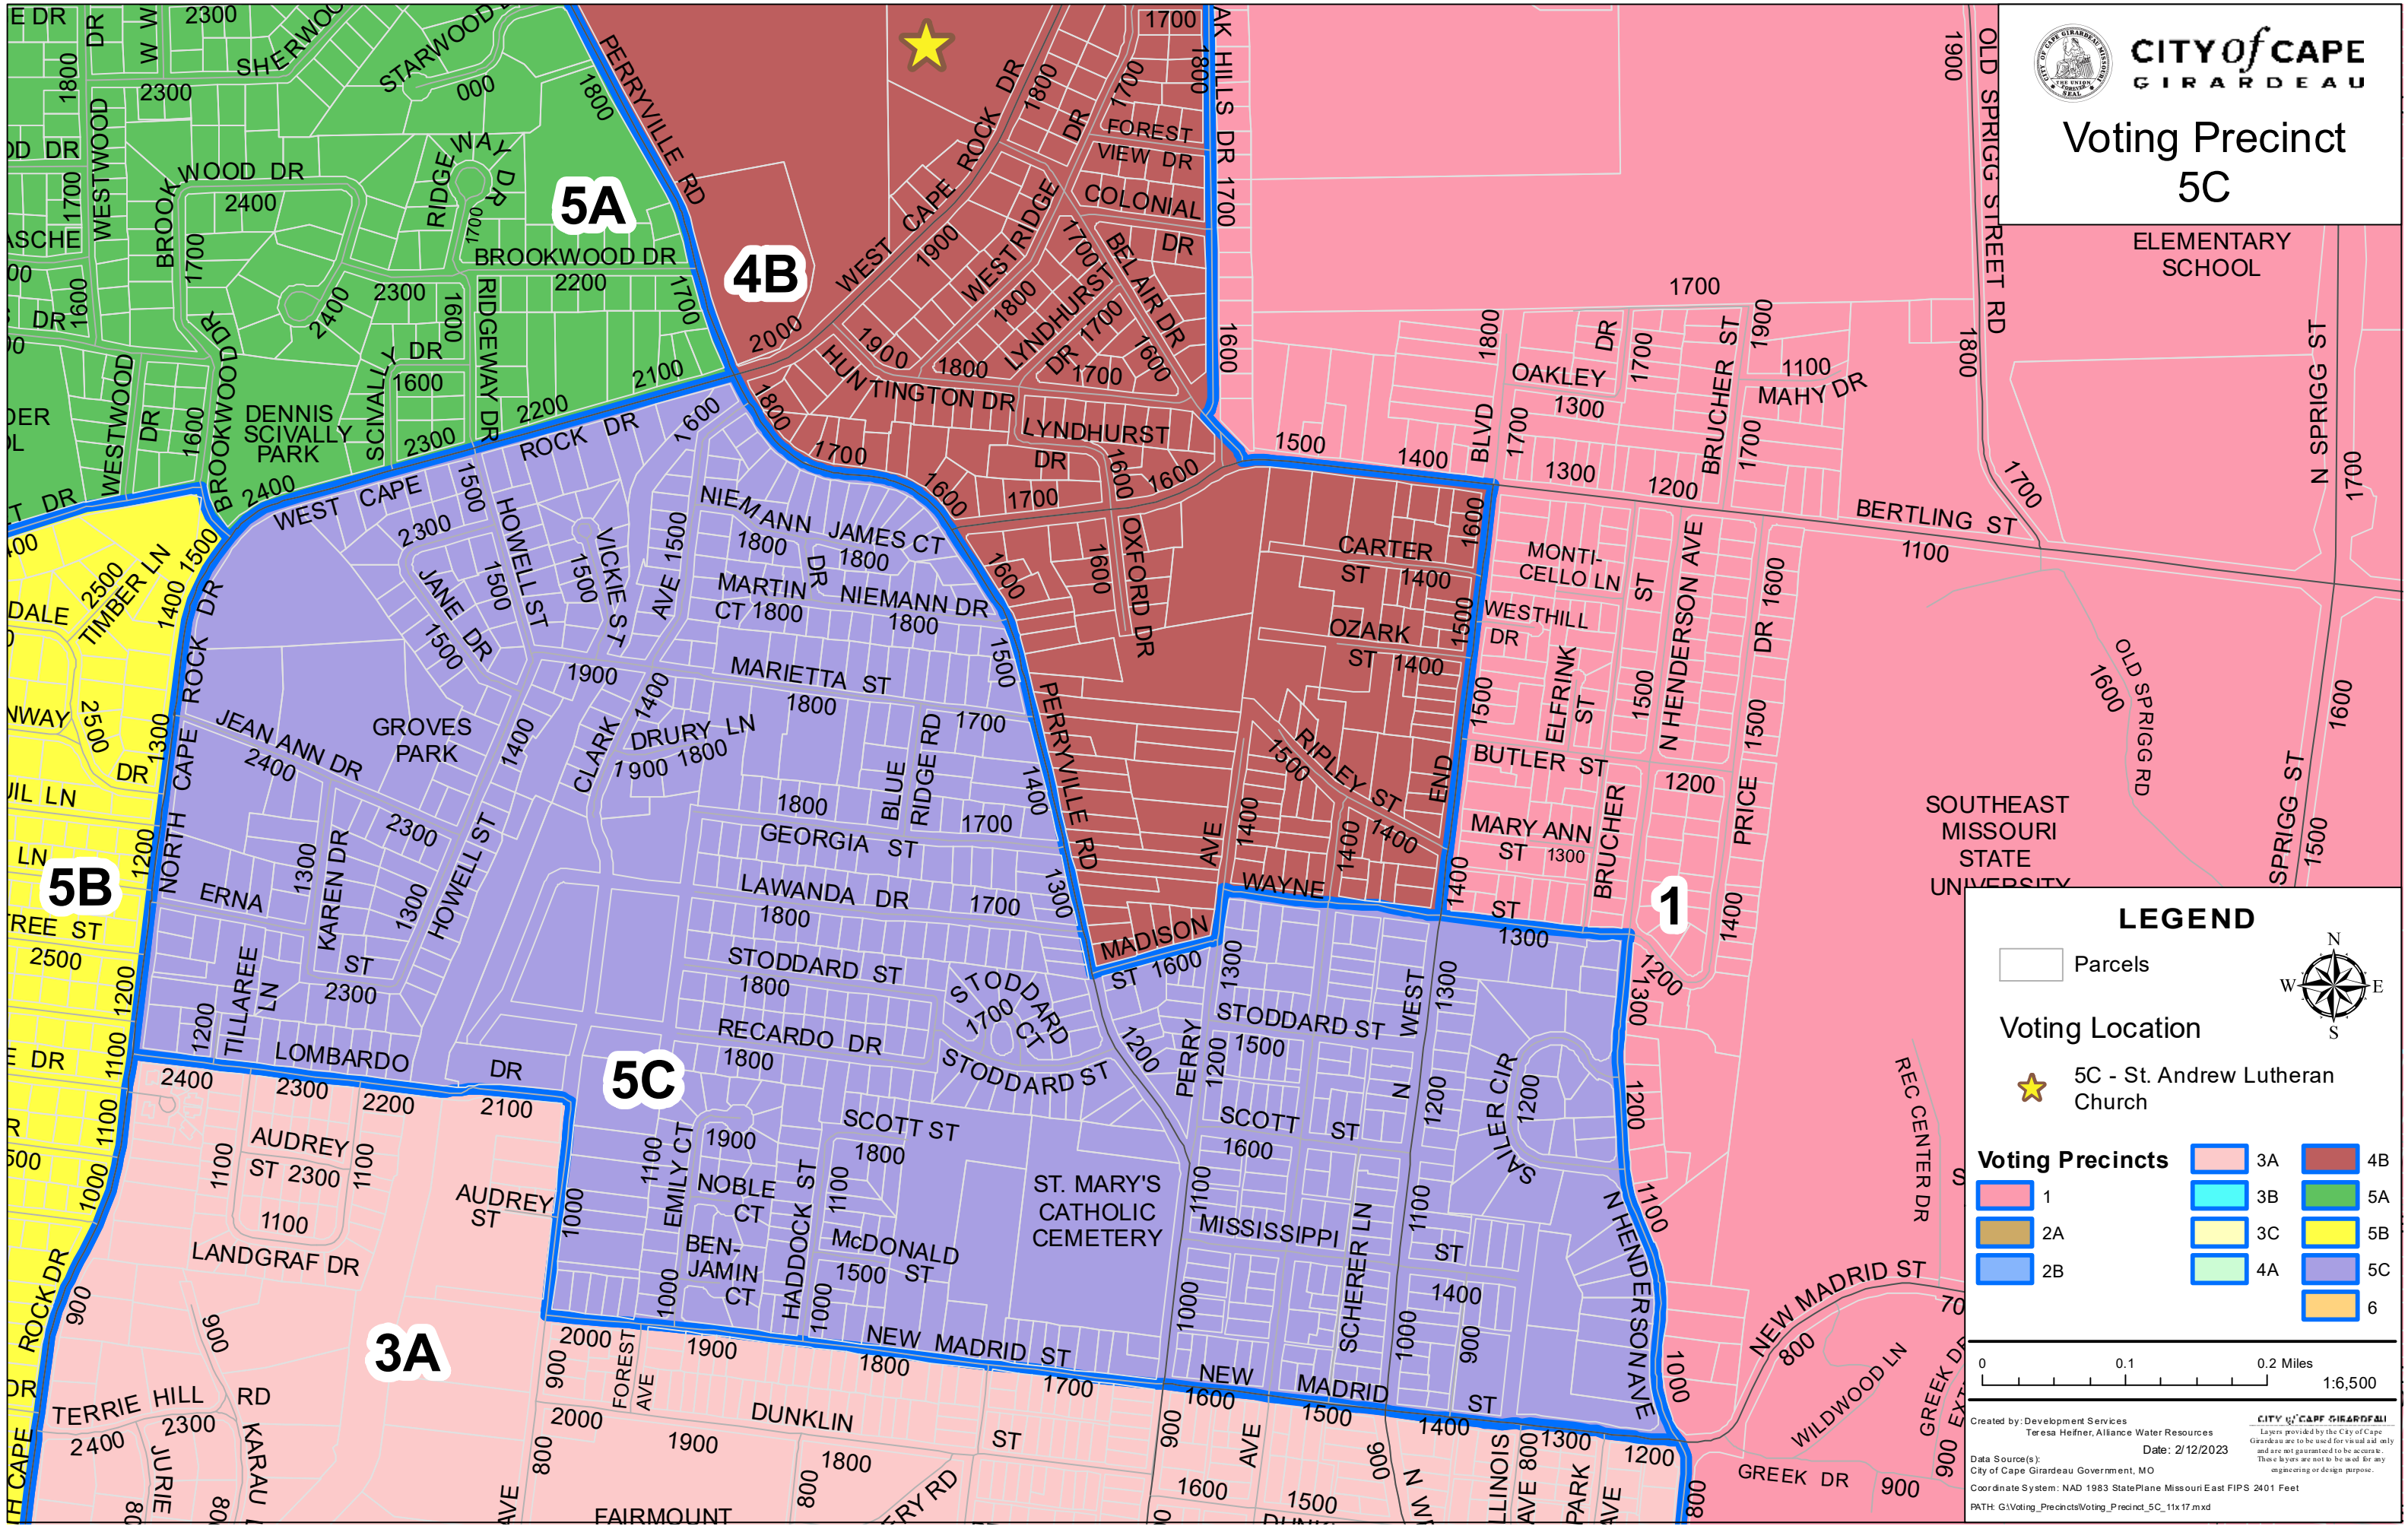

Voting Precinct 5C

ELEMENTARY SCHOOL

SOUTHEAST MISSOURI STATE UNIVERSITY

ST. MARY'S CATHOLIC CEMETERY

LEGEND

- Parcels
- Voting Location
 - 5C - St. Andrew Lutheran Church
- Voting Precincts

1	3A	4B
2A	3B	5A
2B	3C	5B
	4A	5C
		6