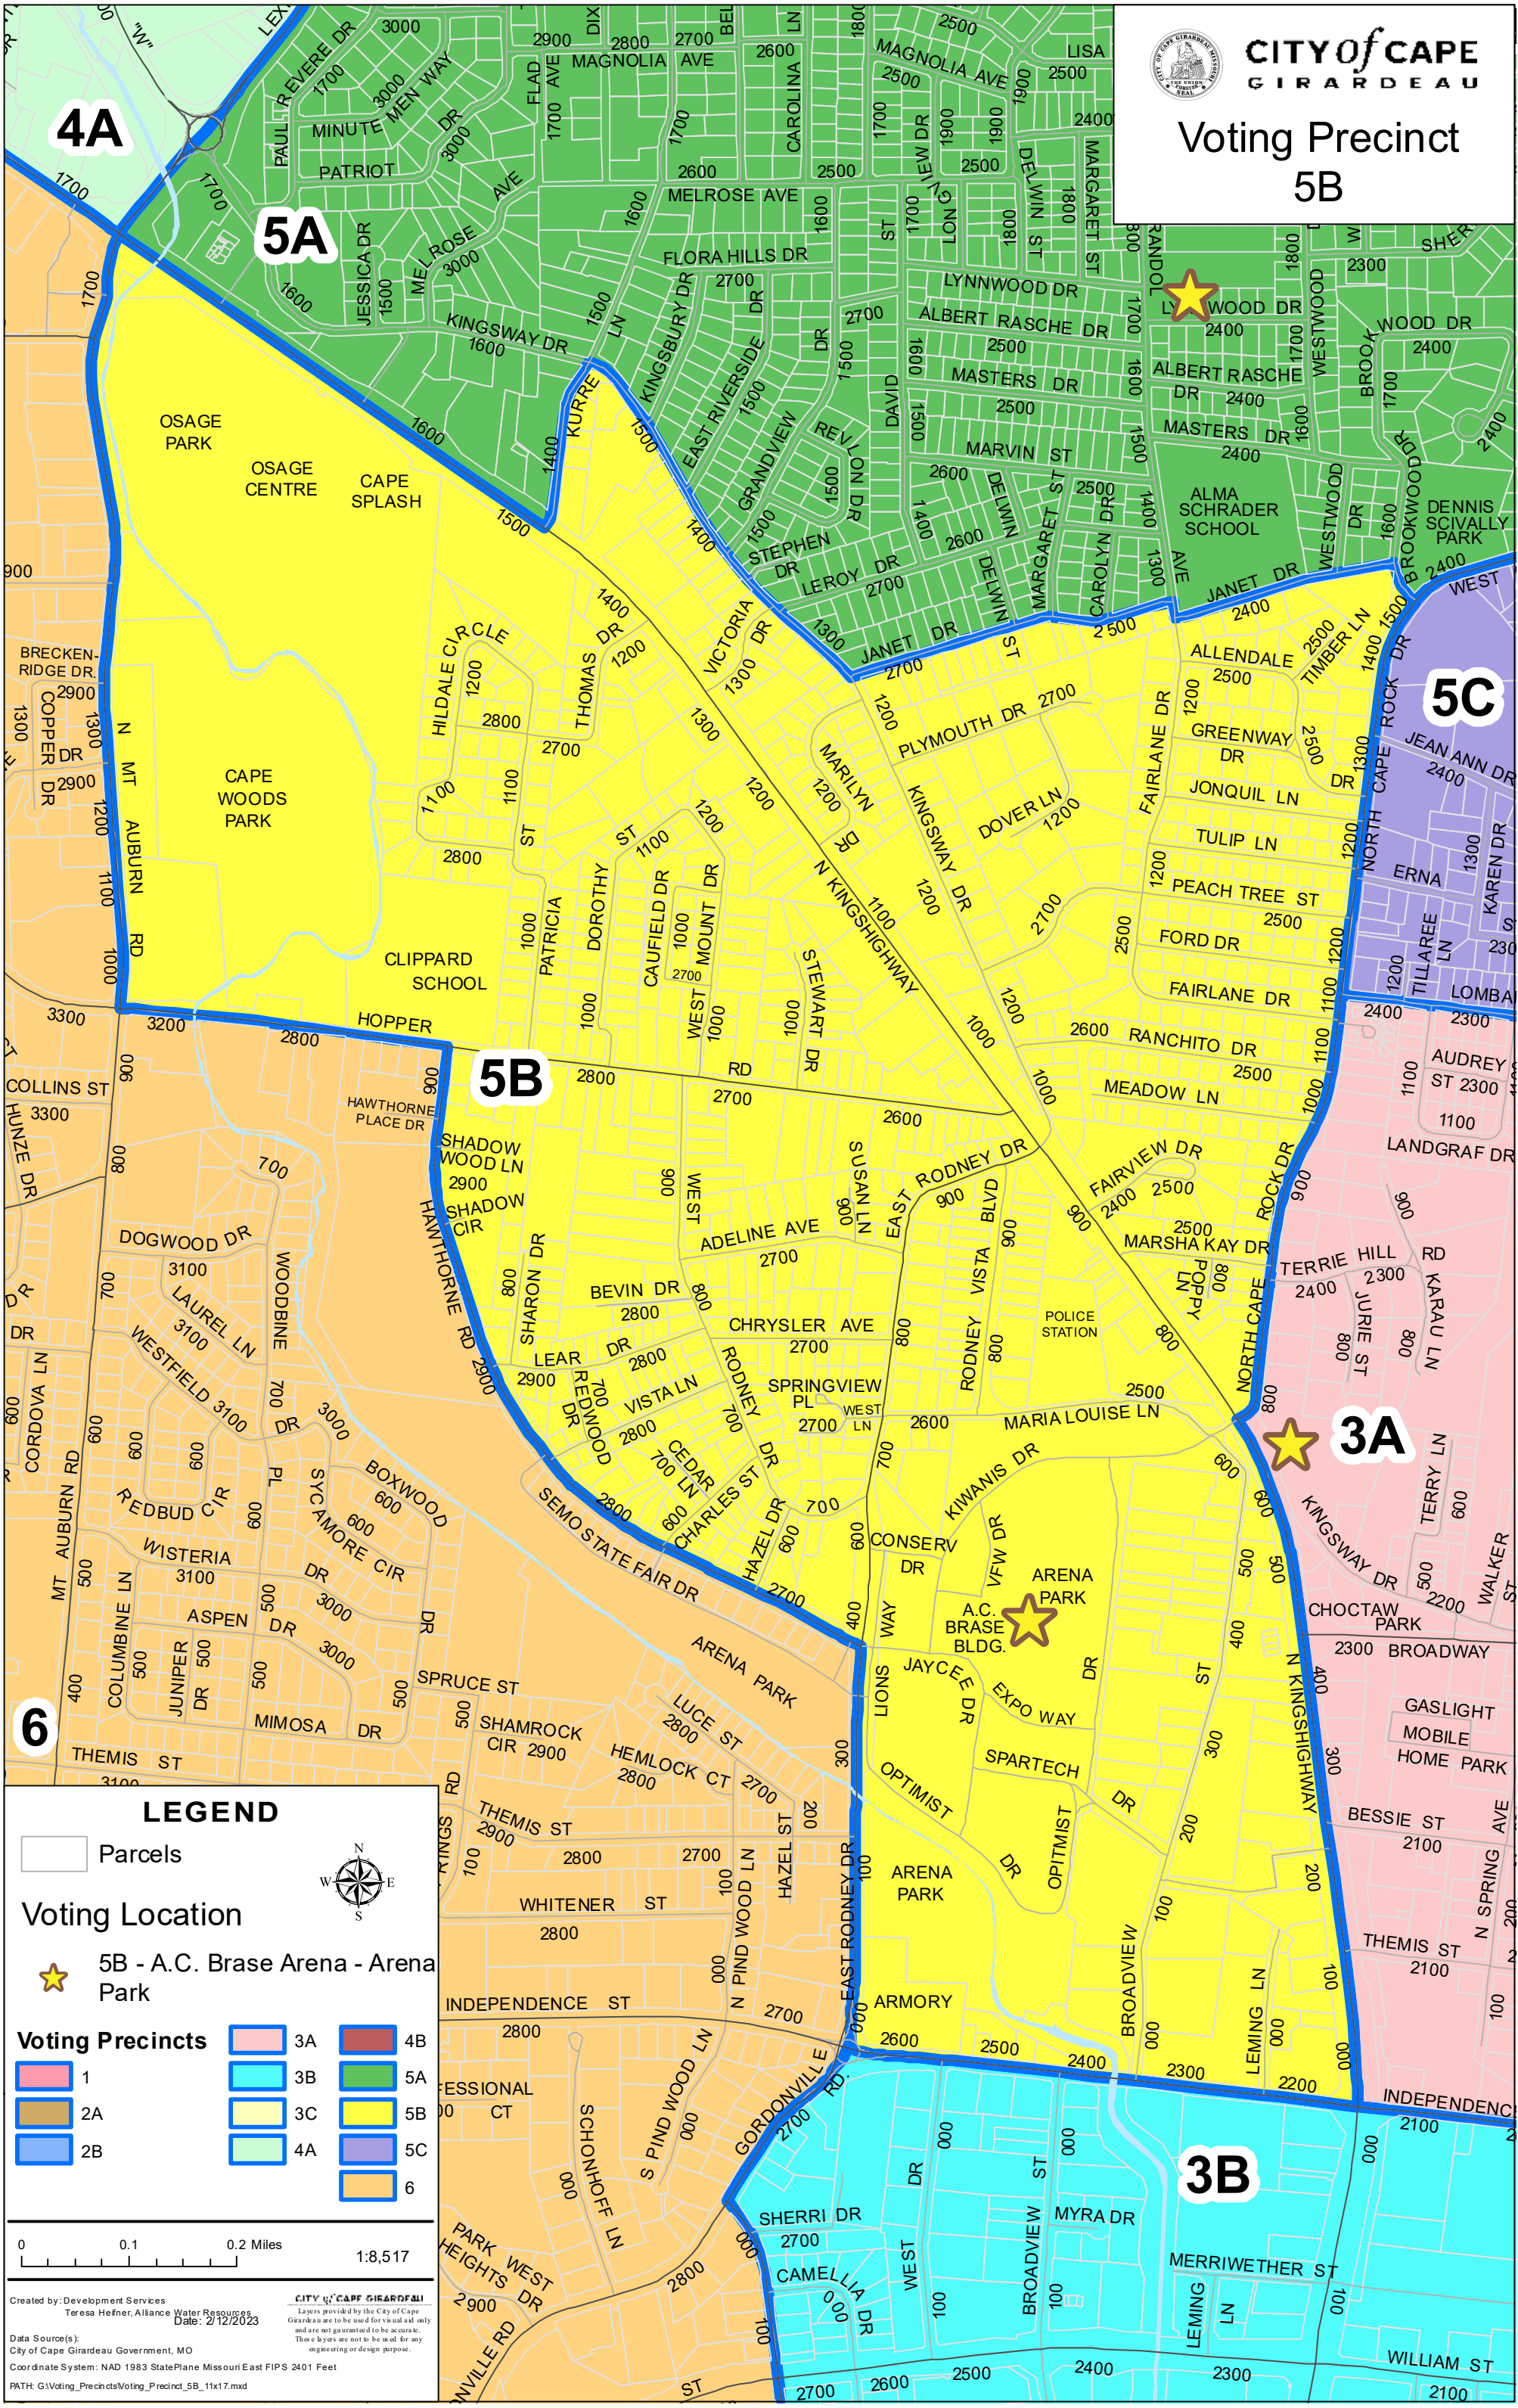

Voting Precinct 5B

LEGEND

Parcels

Voting Location

★ 5B - A.C. Brase Arena - Arena Park

Voting Precincts

- 3A
- 4B
- 1
- 3B
- 5A
- 2A
- 3C
- 5B
- 2B
- 4A
- 5C
- 6

0 0.1 0.2 Miles

1:8,517

Created by: Development Services
 Teresa Hefner, Alliance Water Resources
 Date: 2/12/2023

CITY of CAPE GIRARDEAU
 Layers provided by the City of Cape Girardeau are to be used for visual aid only and are not guaranteed to be accurate. These layers are not to be used for any engineering or design purpose.

Data Source(s):
 City of Cape Girardeau Government, MO

Coordinate System: NAD 1983 StatePlane Missouri East FIPS 2401 Feet

PATH: G:\Voting_Precincts\Voting_Precinct_5B_11x17.mxd