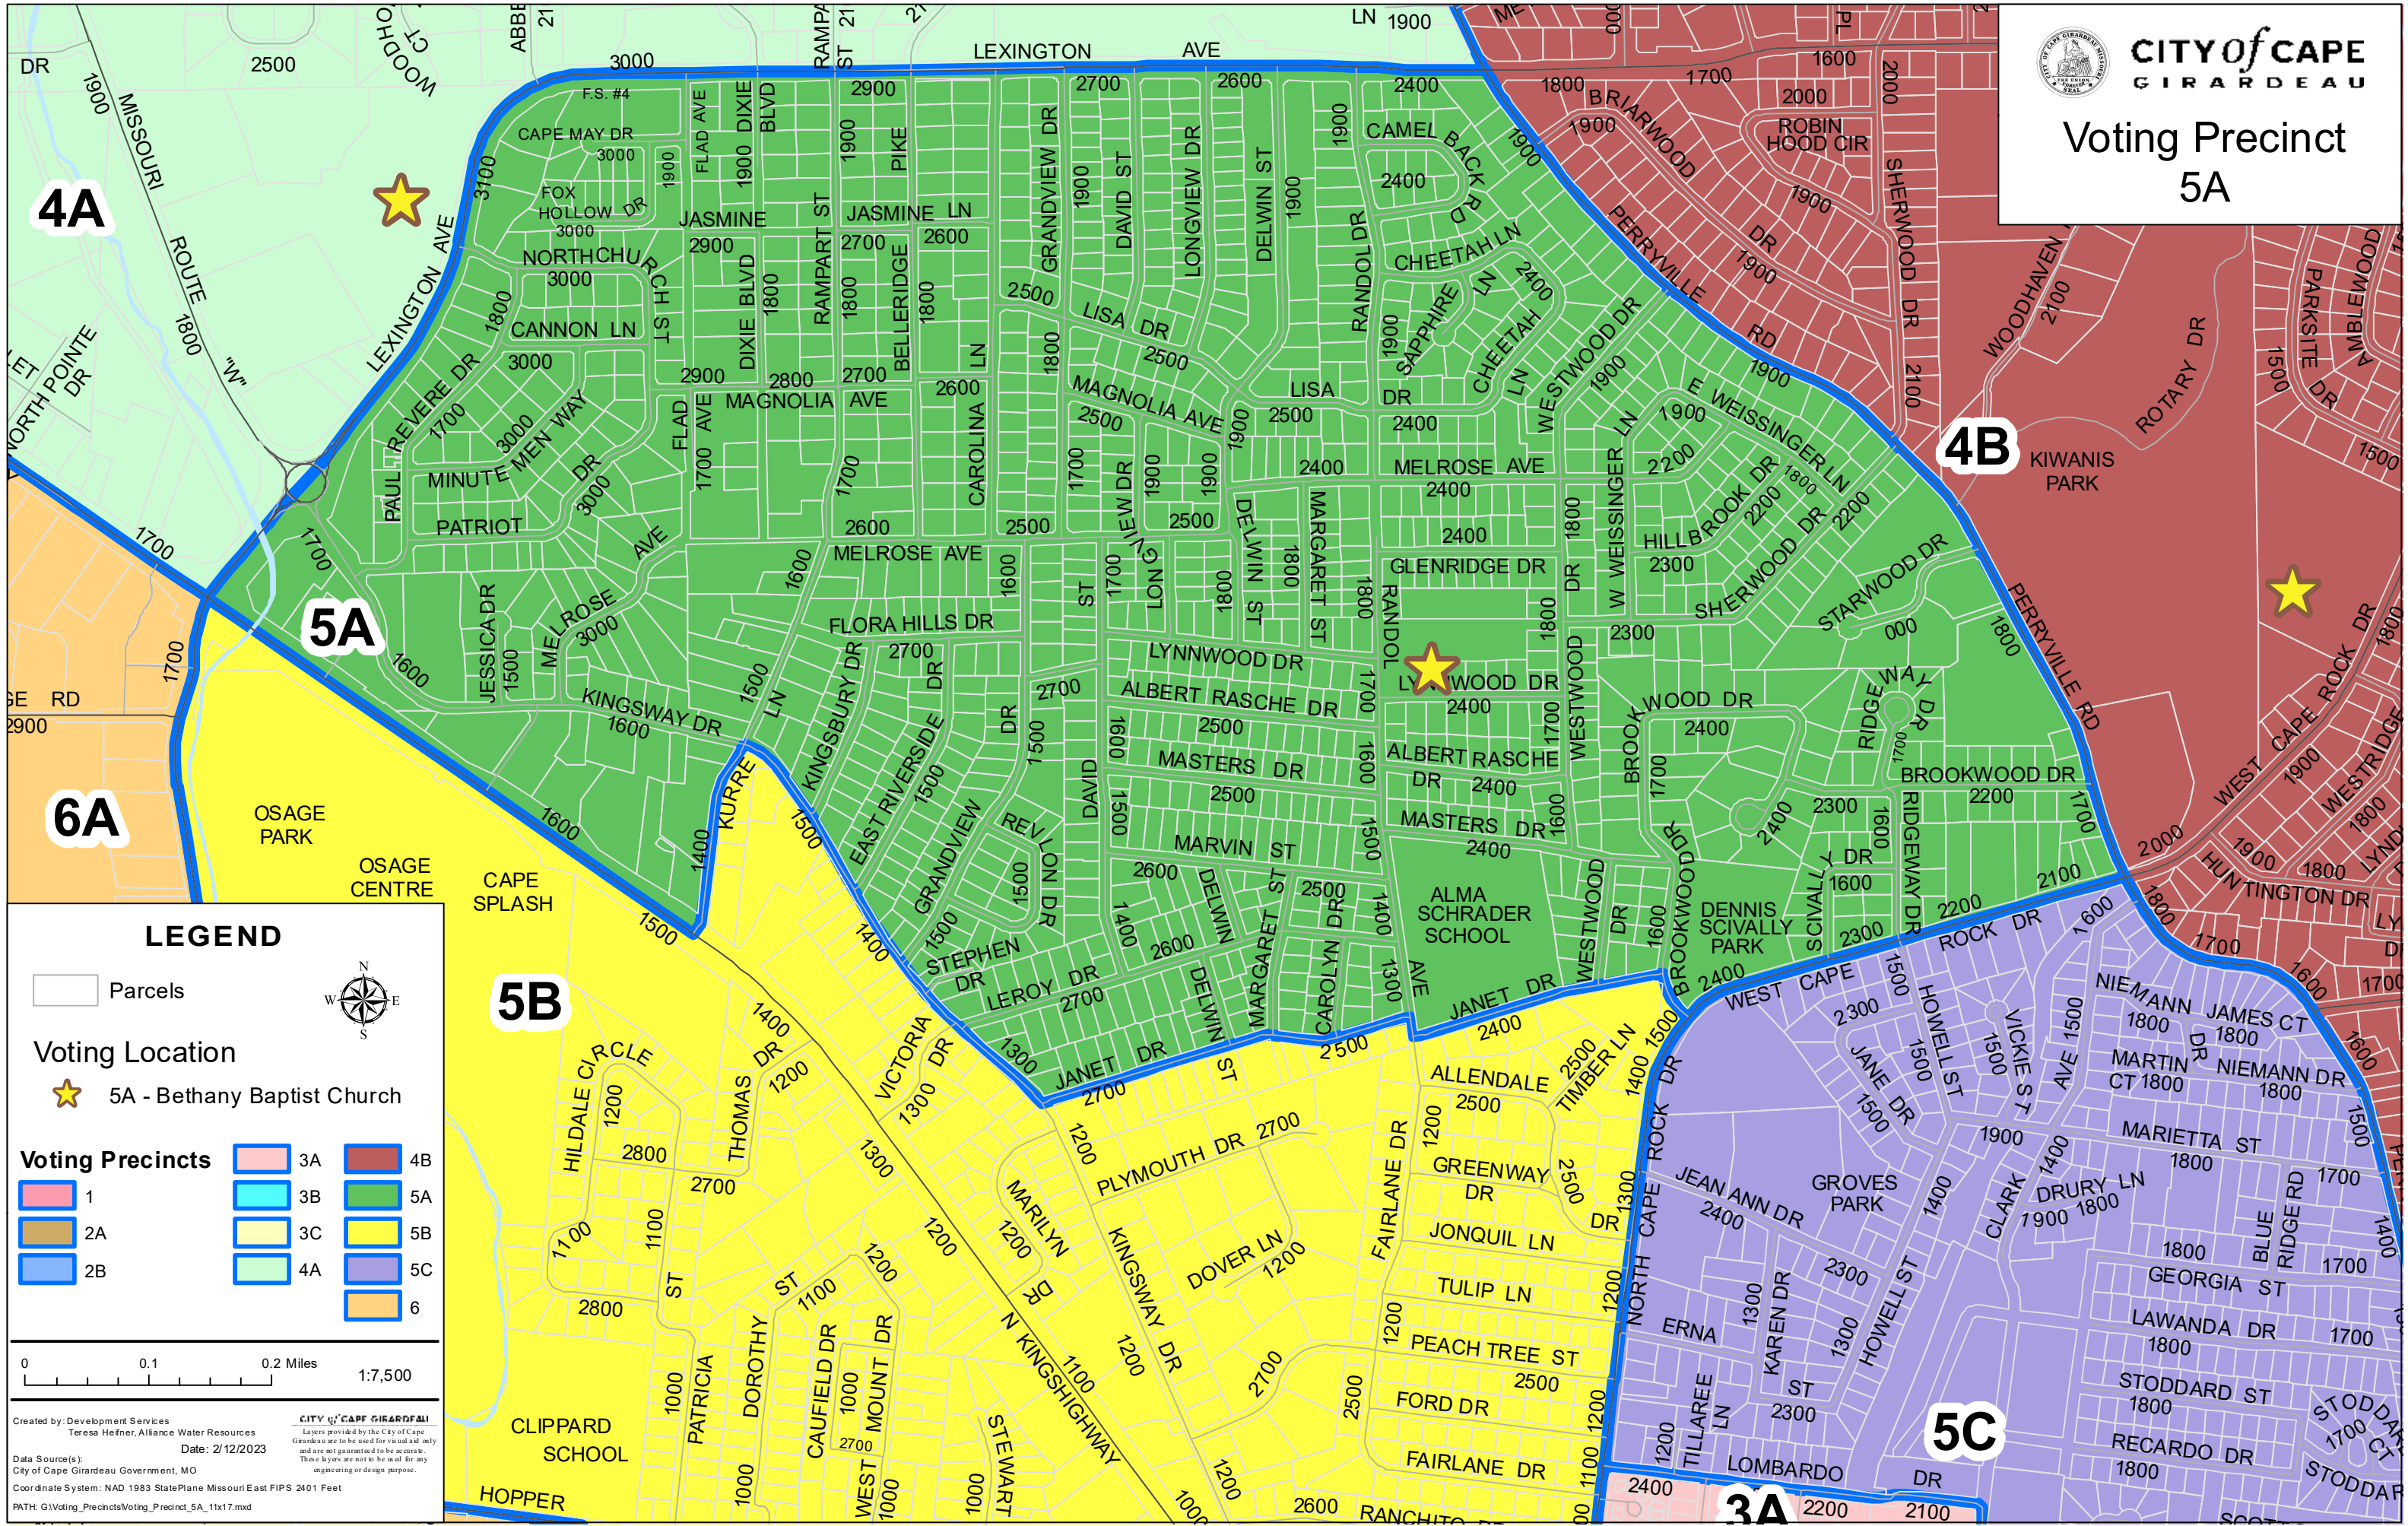

# Voting Precinct 5A

**LEGEND**

Parcels

**Voting Location**  
 ★ 5A - Bethany Baptist Church

**Voting Precincts**

1	2A	3A	4B
2B	3B	5A	5B
	4A	5C	6

0 0.1 0.2 Miles 1:7,500

Created by: Development Services  
 Teresa Heifner, Alliance Water Resources  
 Date: 2/12/2023

**CITY of CAPE GIRARDEAU**  
 Layers provided by the City of Cape Girardeau are to be used for visual aid only and are not guaranteed to be accurate. These layers are not to be used for any engineering or design purpose.

Data Source(s):  
 City of Cape Girardeau Government, MO

Coordinate System: NAD 1983 StatePlane Missouri East FIPS 2401 Feet  
 PATH: G:\Voting\_Precincts\Voting\_Precinct\_5A\_11x17.mxd