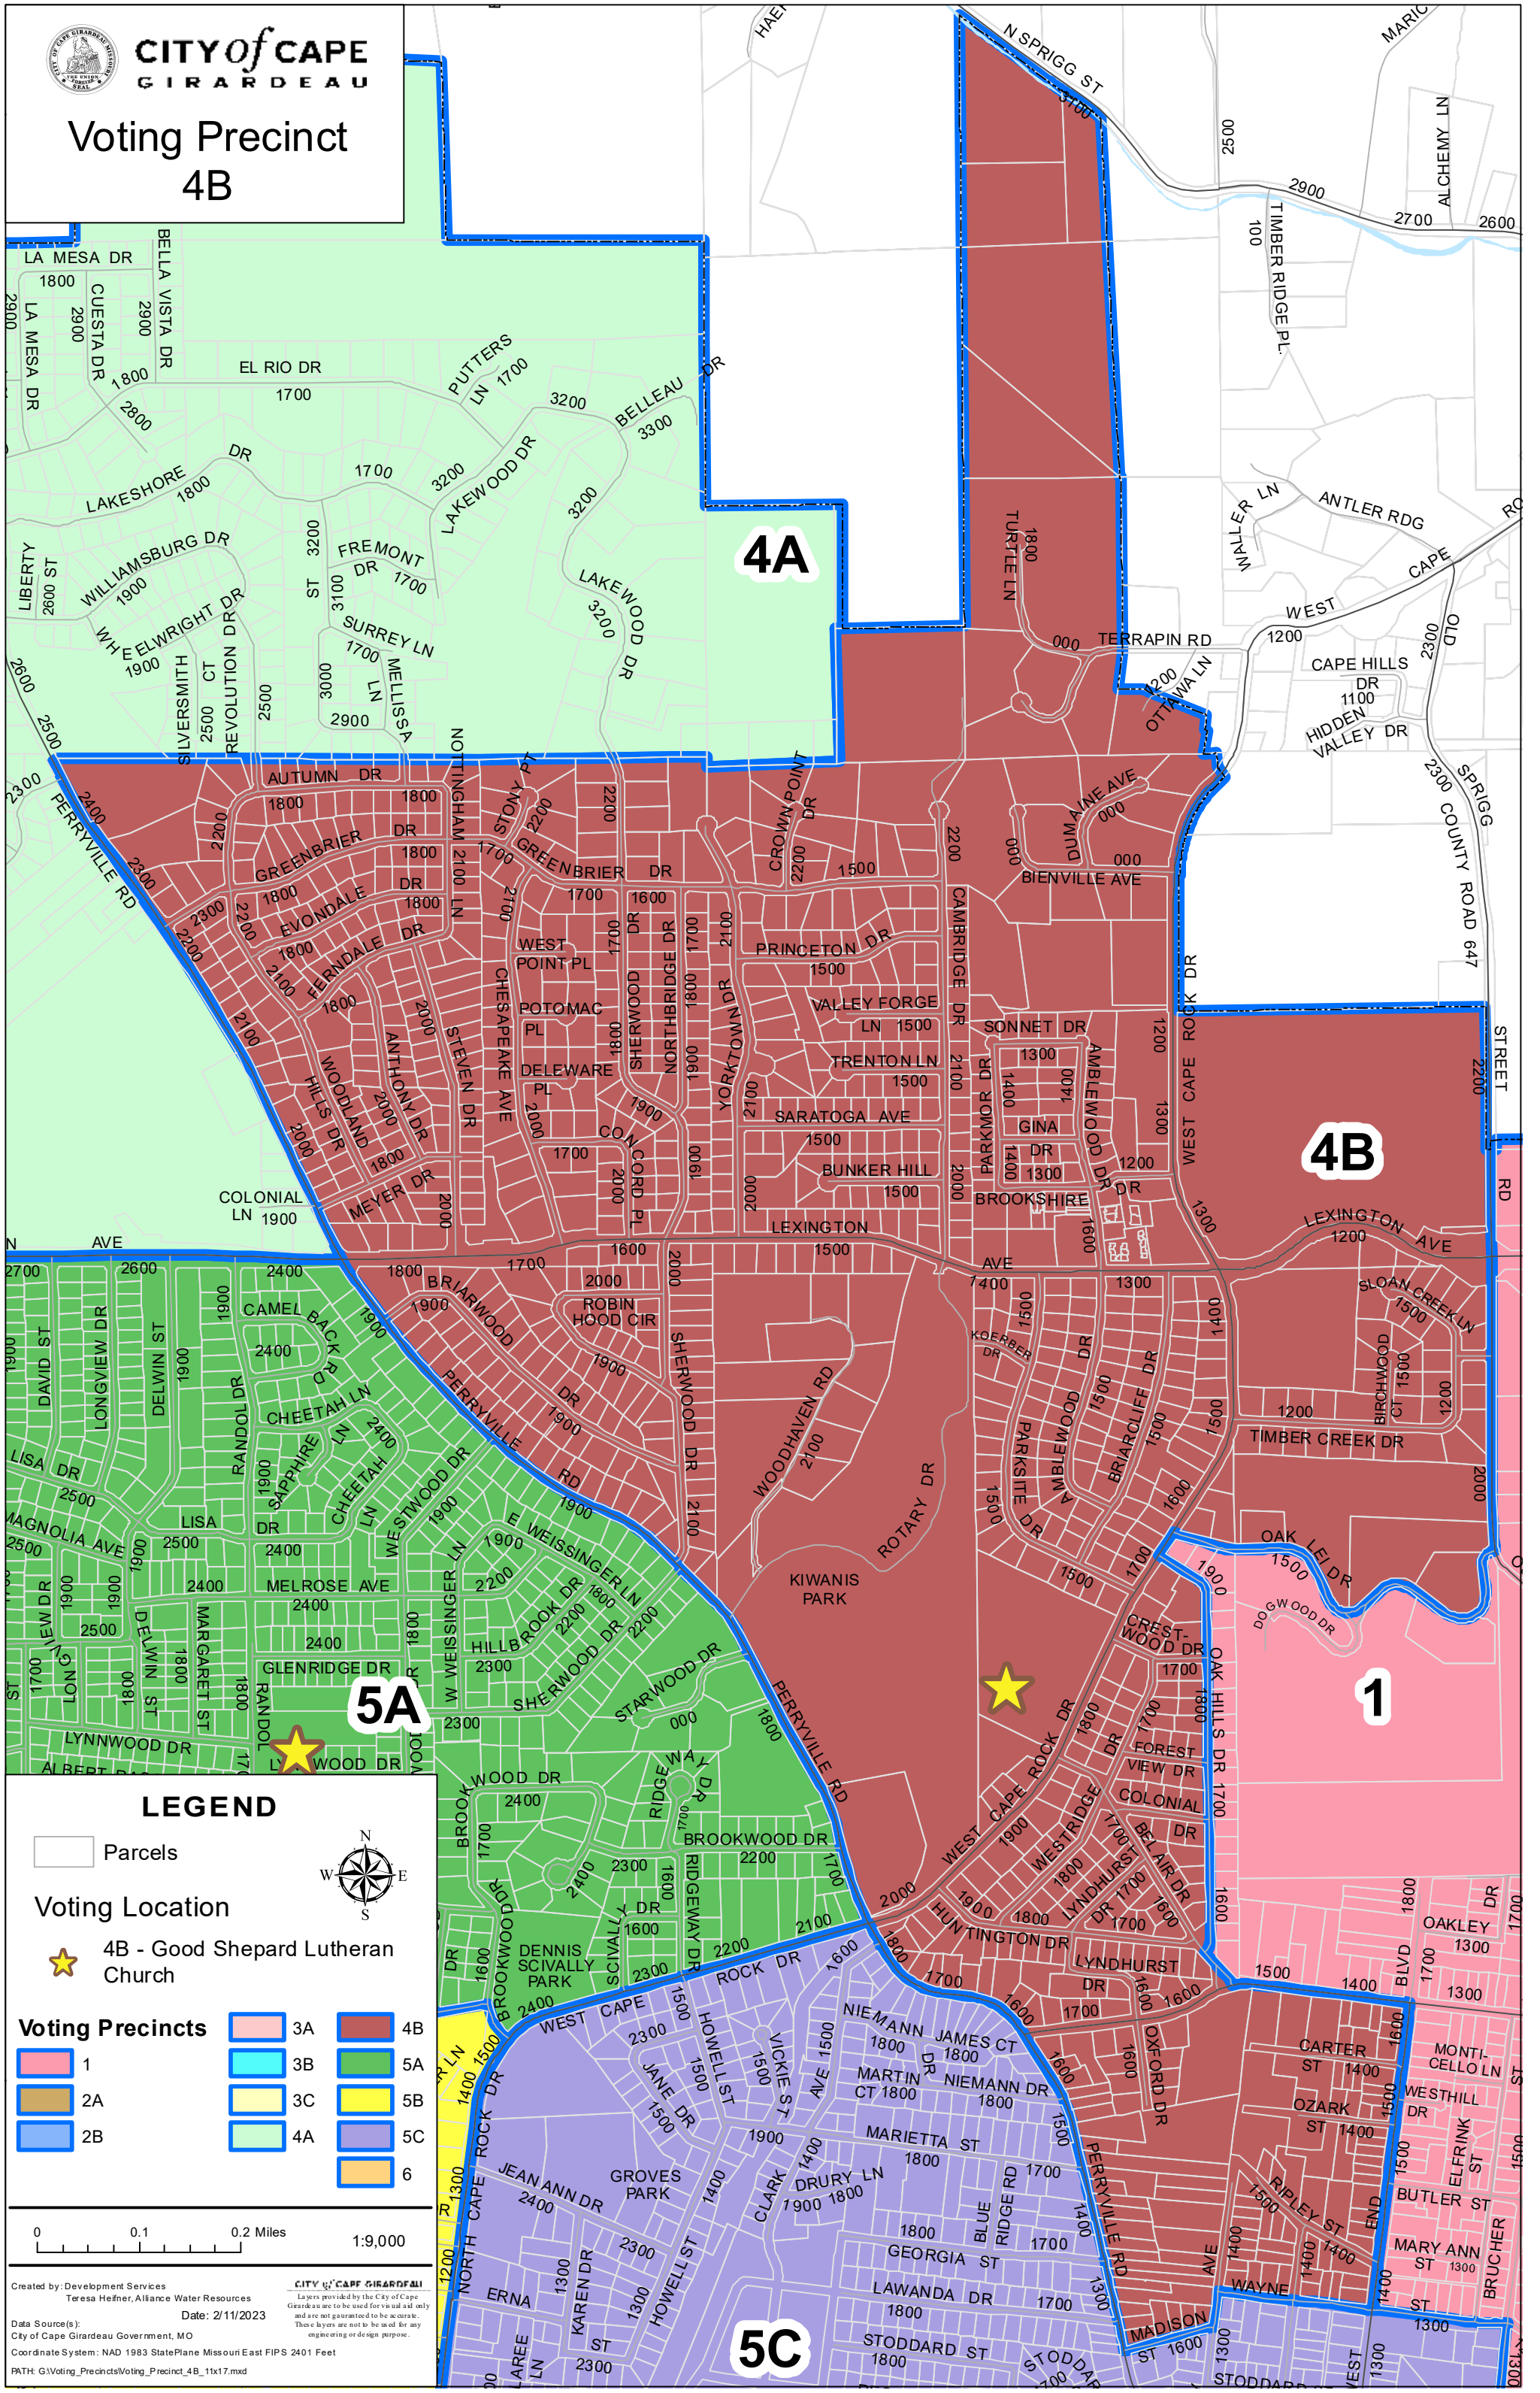

CITY of CAPE GIRARDEAU

Voting Precinct 4B

LEGEND

Parcels

Voting Location

4B - Good Shepard Lutheran Church

Voting Precincts

- | | | | |
|--|----|--|----|
| | 3A | | 4B |
| | 3B | | 5A |
| | 2A | | 5B |
| | 2B | | 4A |
| | | | 5C |
| | | | 6 |

0 0.1 0.2 Miles 1:9,000