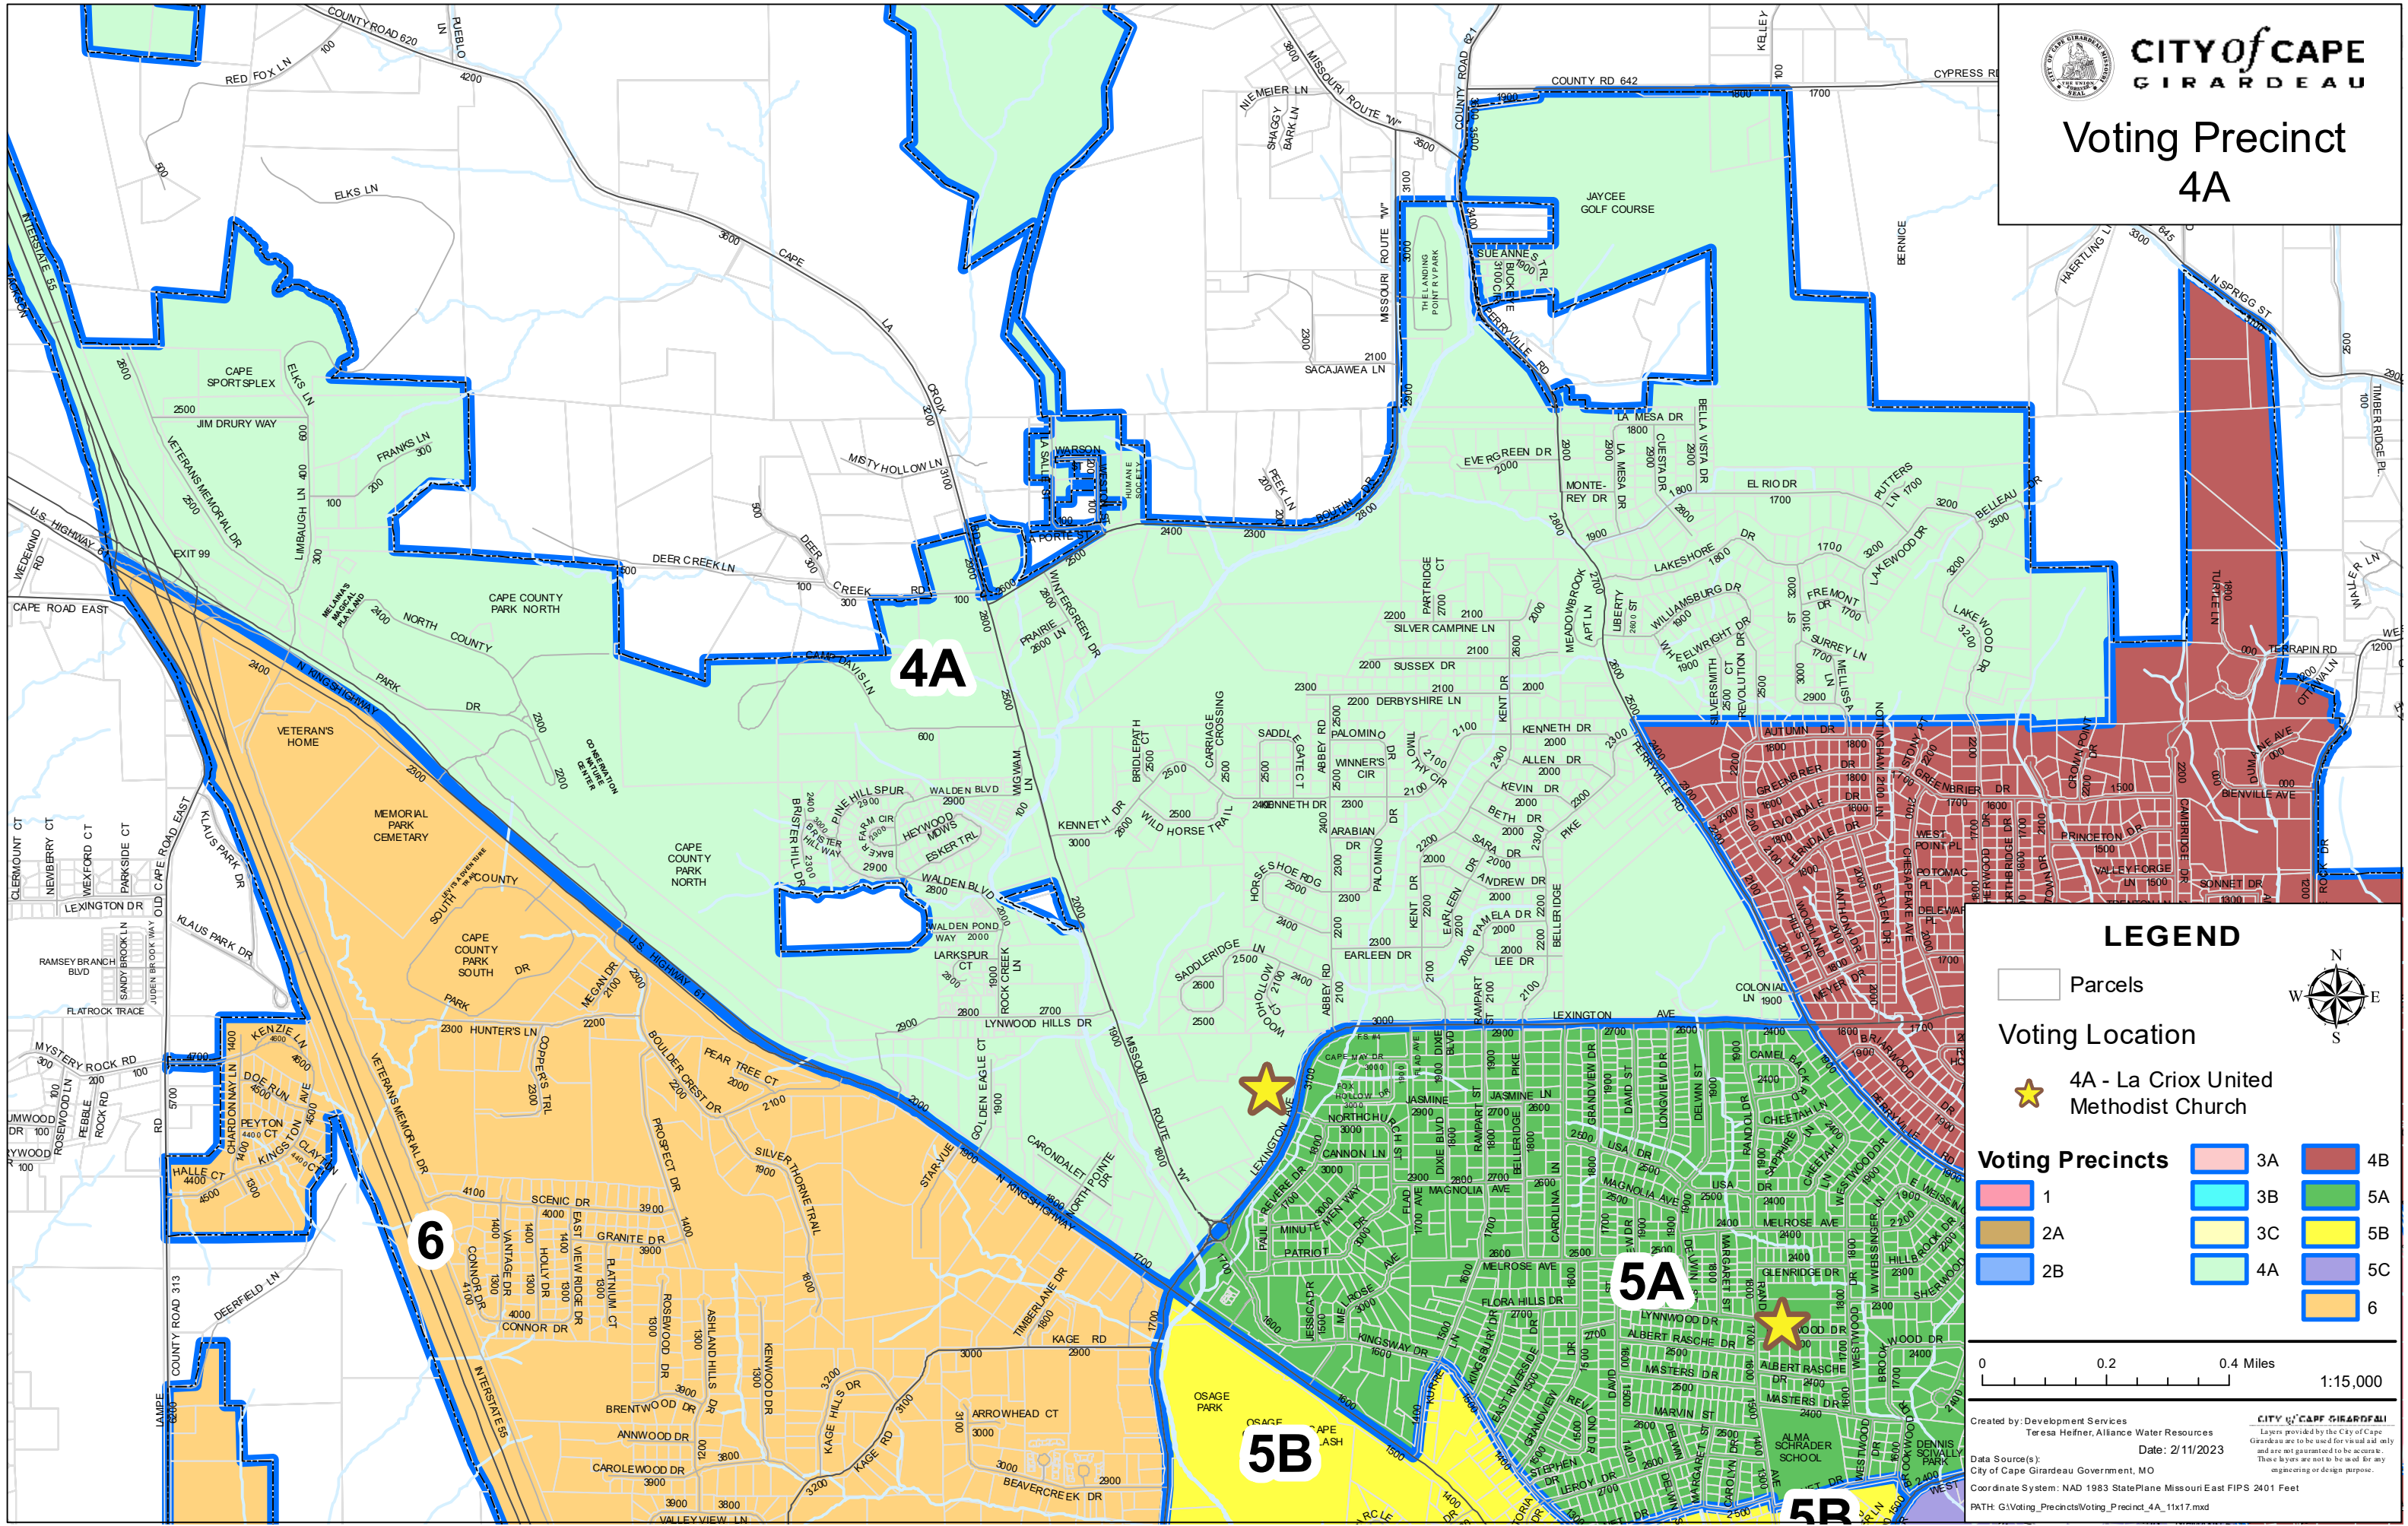

Voting Precinct 4A

LEGEND

Parcels
Voting Location

★ 4A - La Criox United Methodist Church

Voting Precincts

1	3A	4B
2A	3B	5A
2B	3C	5B
	4A	5C
		6

0 0.2 0.4 Miles
1:15,000