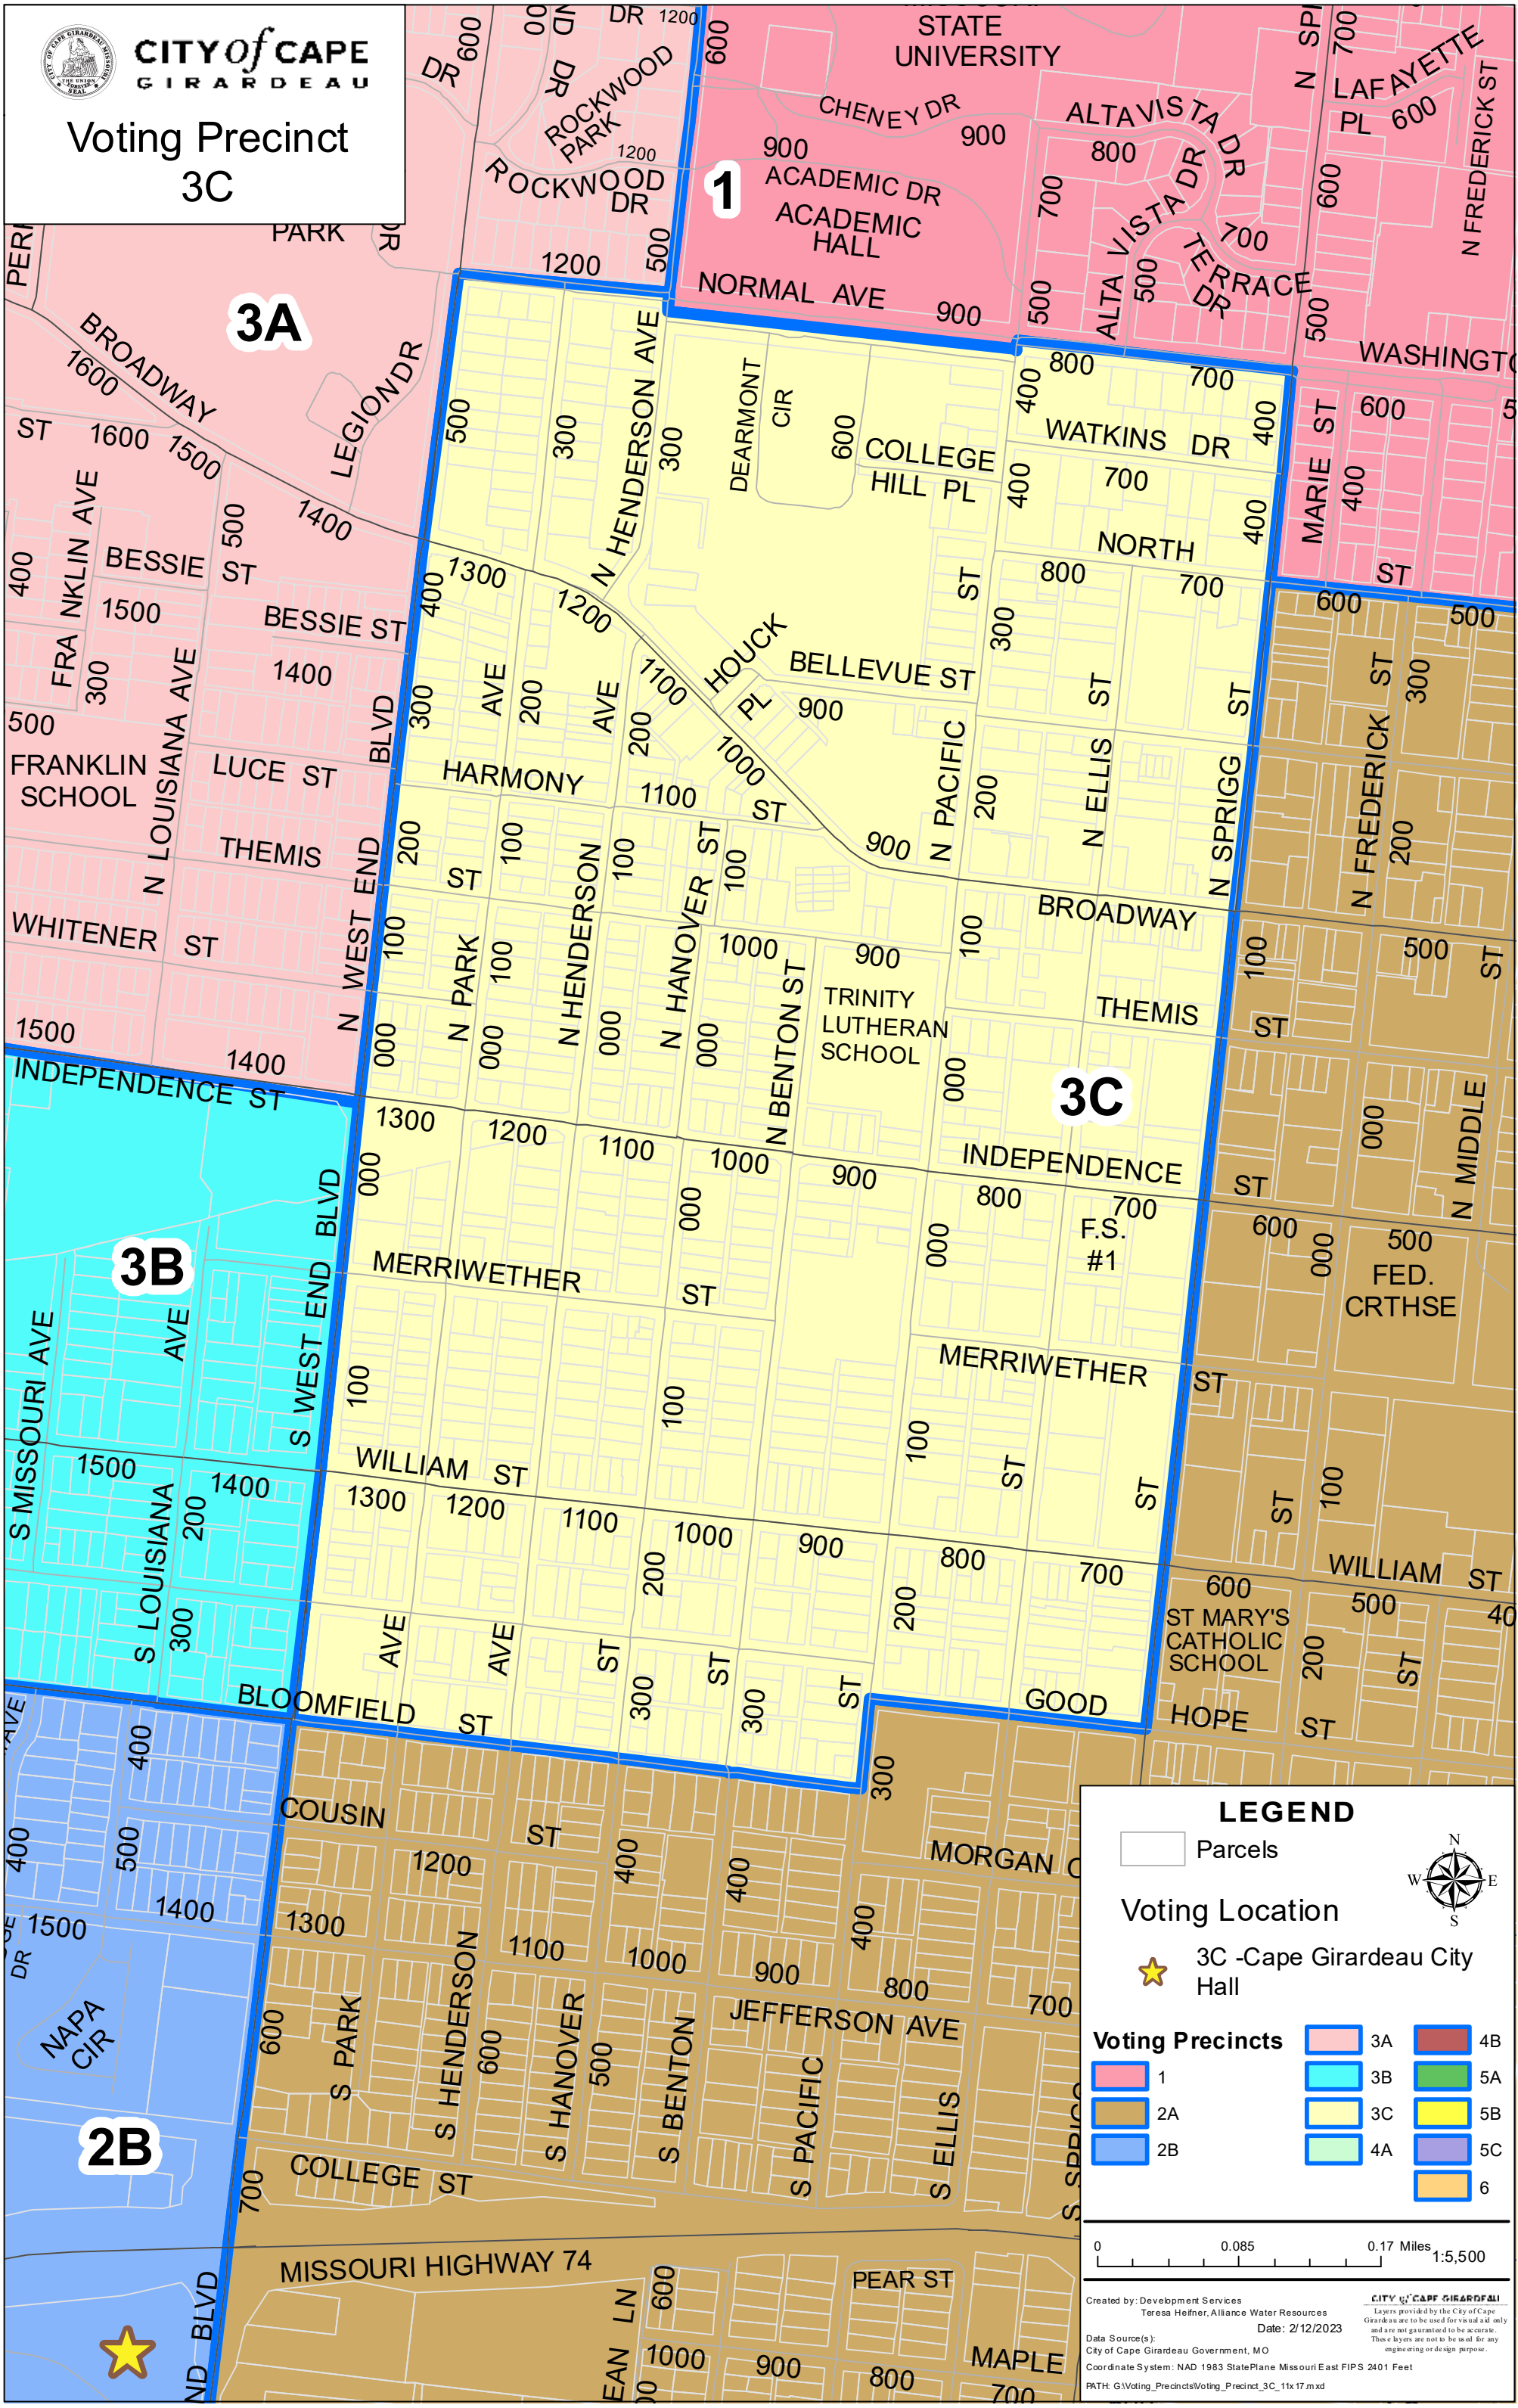

**CITY of CAPE GIRARDEAU**

# Voting Precinct 3C

1

3A

3B

3C

2B

### Voting Location

★ 3C -Cape Girardeau City Hall

Voting Precincts	
1	4B
2A	5A
2B	5B
3A	5C
3B	6
3C	
4A	

Created by: Development Services  
Teresa Heffner, Alliance Water Resources  
Date: 2/12/2023  
Data Source(s):  
City of Cape Girardeau Government, MO  
Coordinate System: NAD 1983 StatePlane Missouri East FIPS 2401 Feet  
PATH: G:\Voting\_Precincts\Voting\_Precinct\_3C\_11x17.mxd