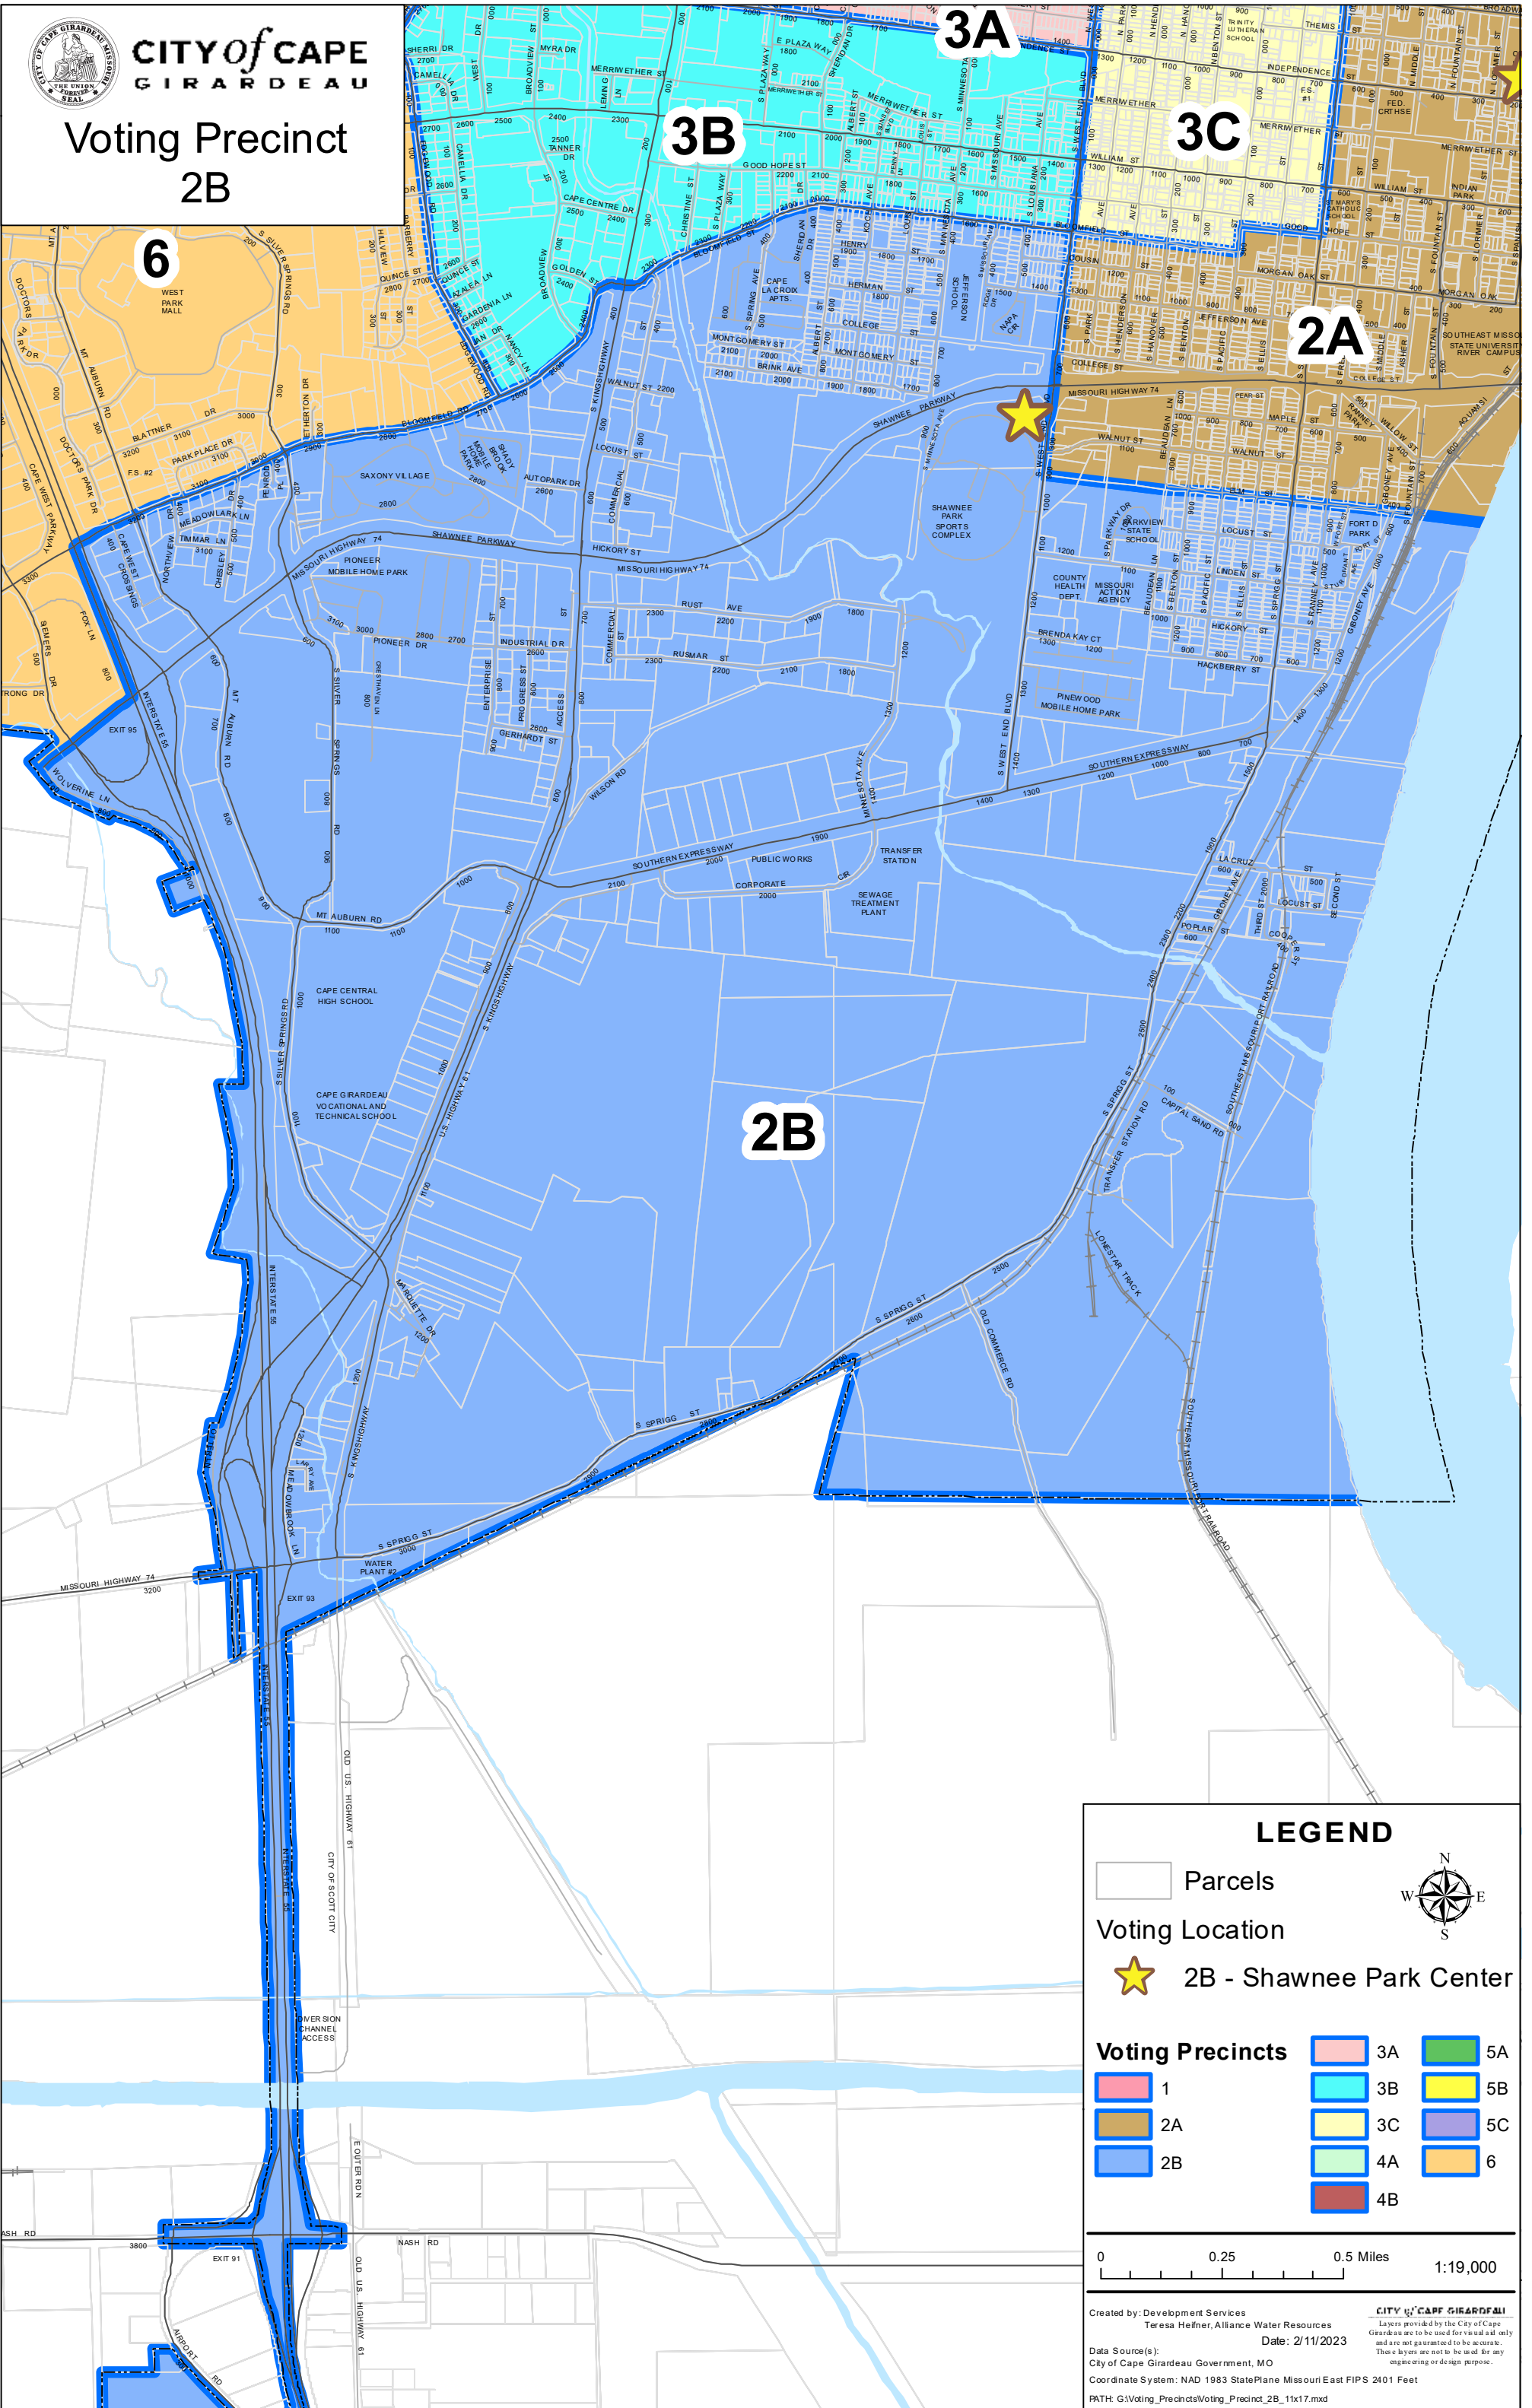

**CITY of CAPE GIRARDEAU**

# Voting Precinct 2B

**LEGEND**

Parcels

Voting Location

★ 2B - Shawnee Park Center

Voting Precincts	
1	3A
2A	3B
2B	3C
4A	4B
5A	5B
5C	6

0 0.25 0.5 Miles 1:19,000

Created by: Development Services  
Teresa Heffner, Alliance Water Resources  
Date: 2/11/2023

**CITY of CAPE GIRARDEAU**  
Layers provided by the City of Cape Girardeau are to be used for visual aid only and are not guaranteed to be accurate. These layers are not to be used for any engineering or design purpose.

Data Source(s):  
City of Cape Girardeau Government, MO

Coordinate System: NAD 1983 StatePlane Missouri East FIPS 2401 Feet

PATH: G:\Voting\_Precincts\Voting\_Precinct\_2B\_11x17.mxd