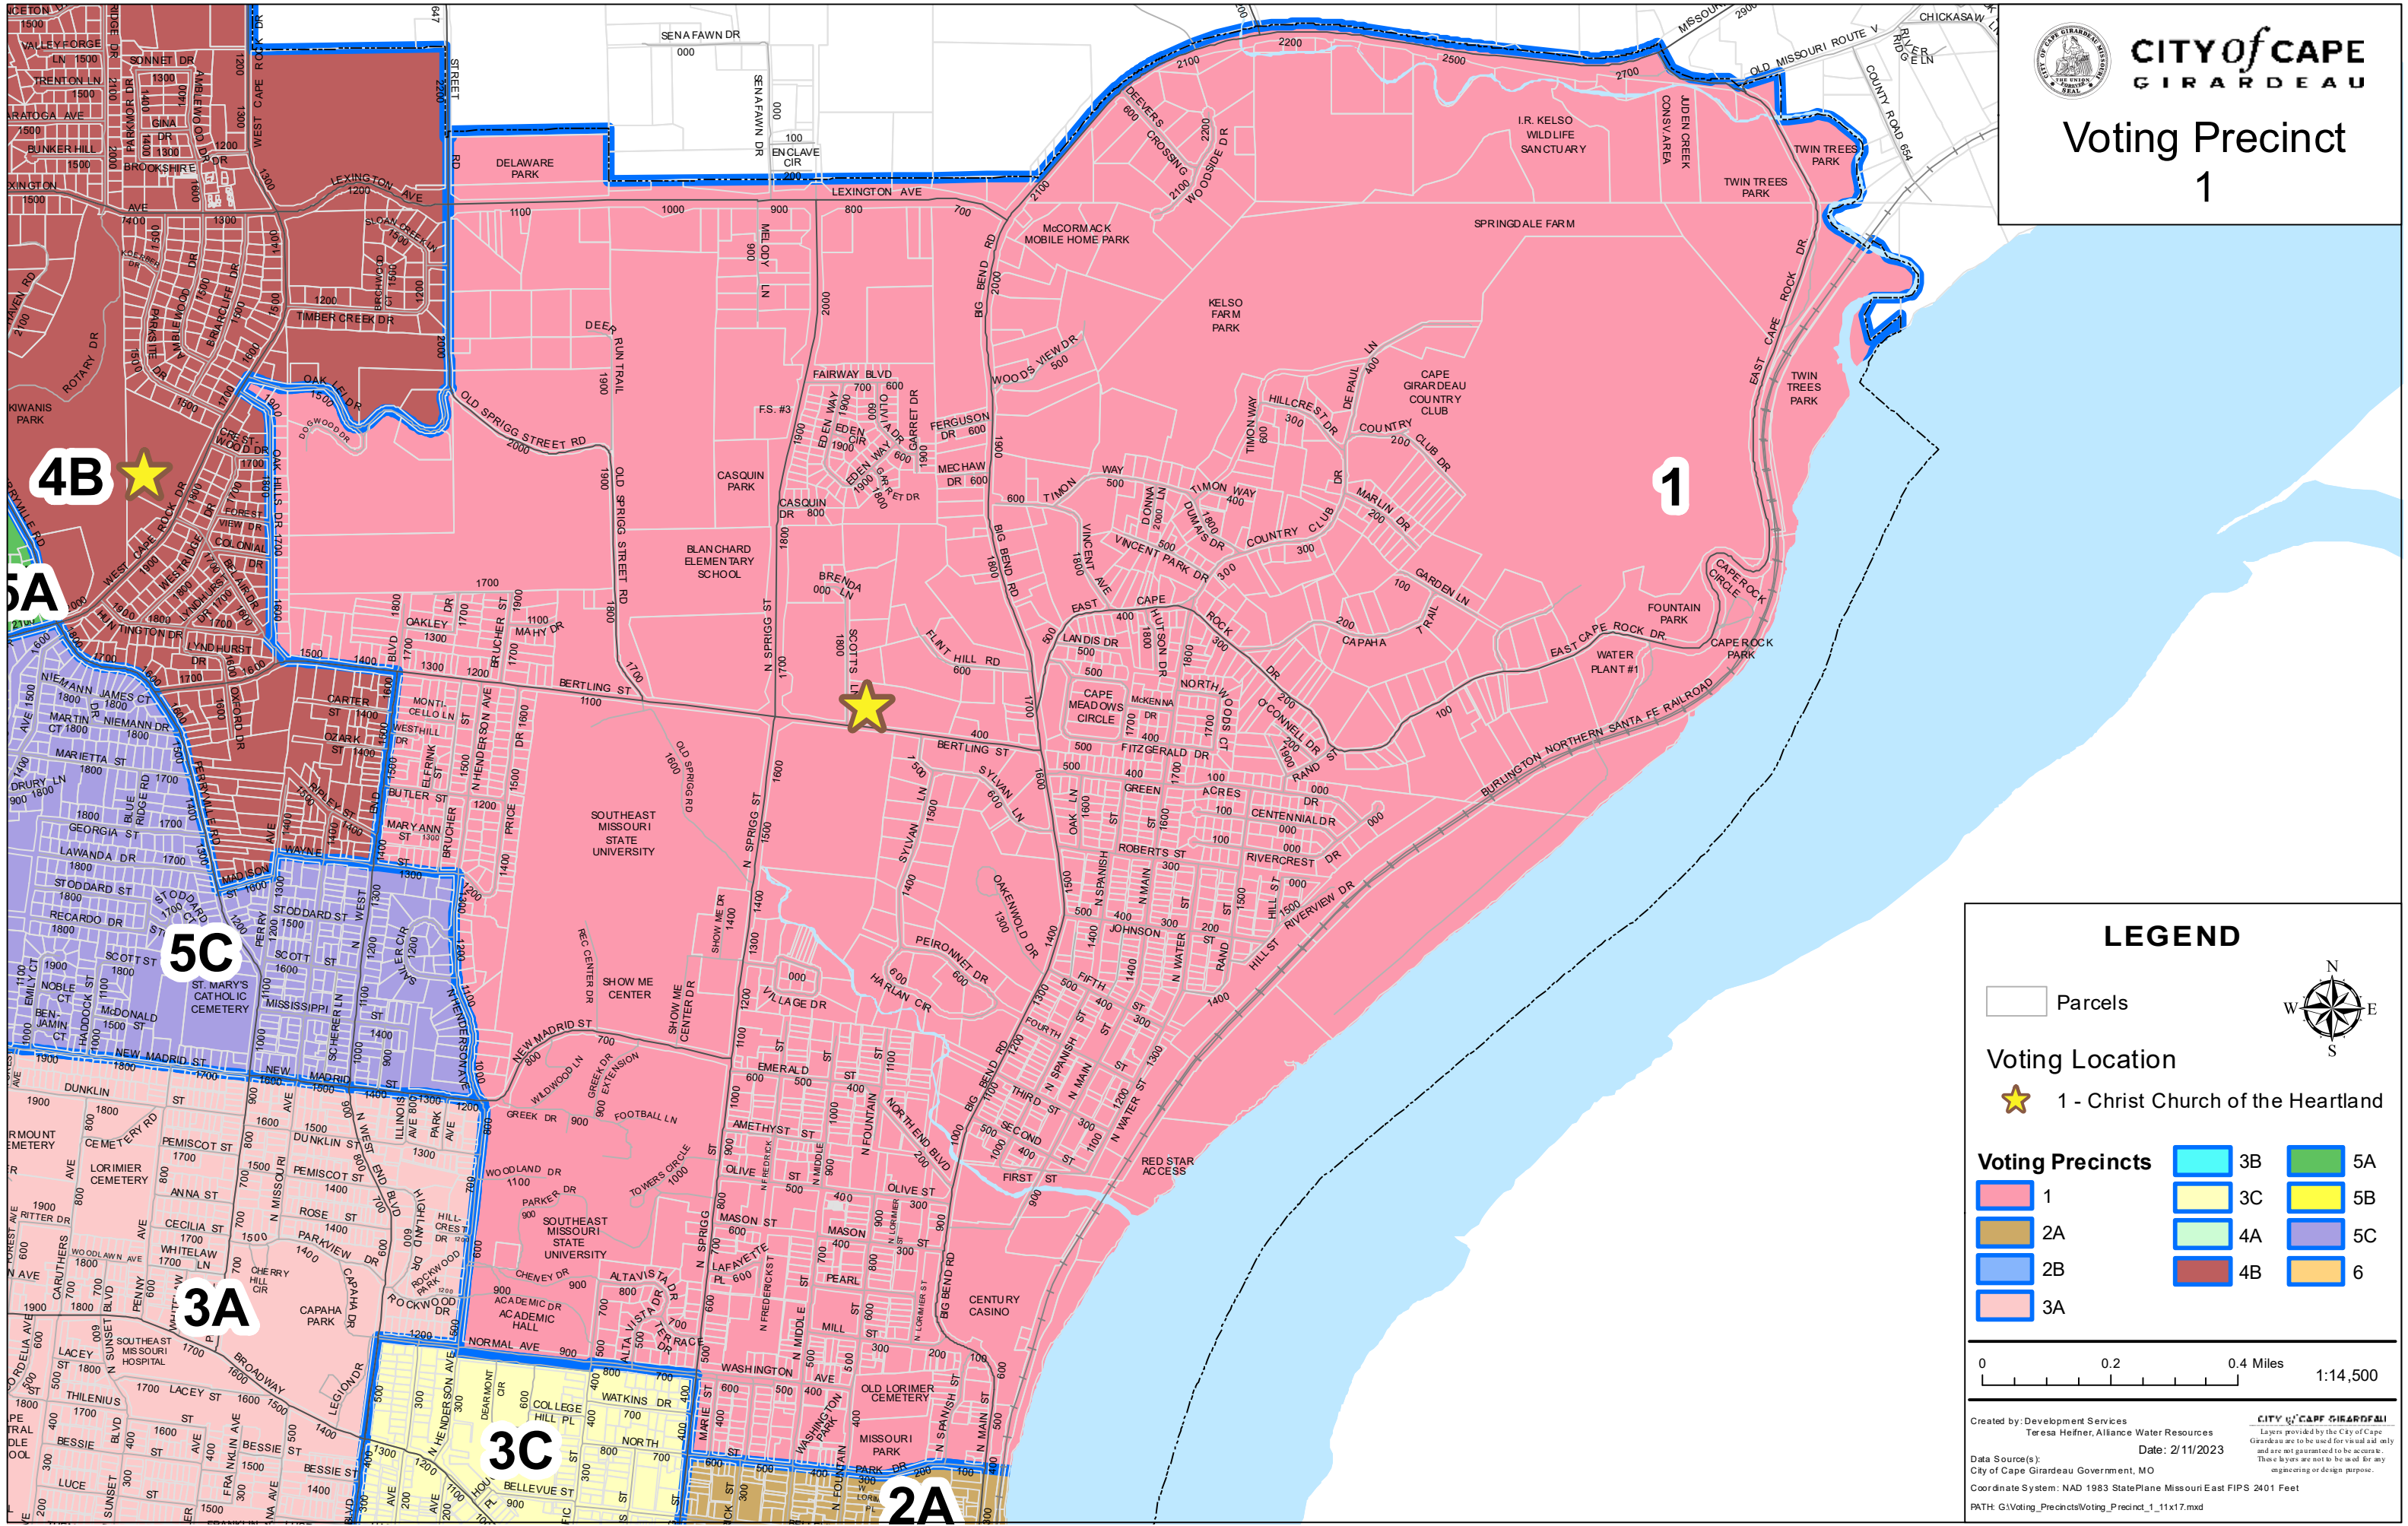

Voting Precinct 1

LEGEND

Parcels

Voting Location

★ 1 - Christ Church of the Heartland

| Voting Precincts | |
|------------------|----|
| 1 | 3B |
| 2A | 3C |
| 2B | 4A |
| 2C | 4B |
| 3A | 5A |
| | 5B |
| | 5C |
| | 6 |