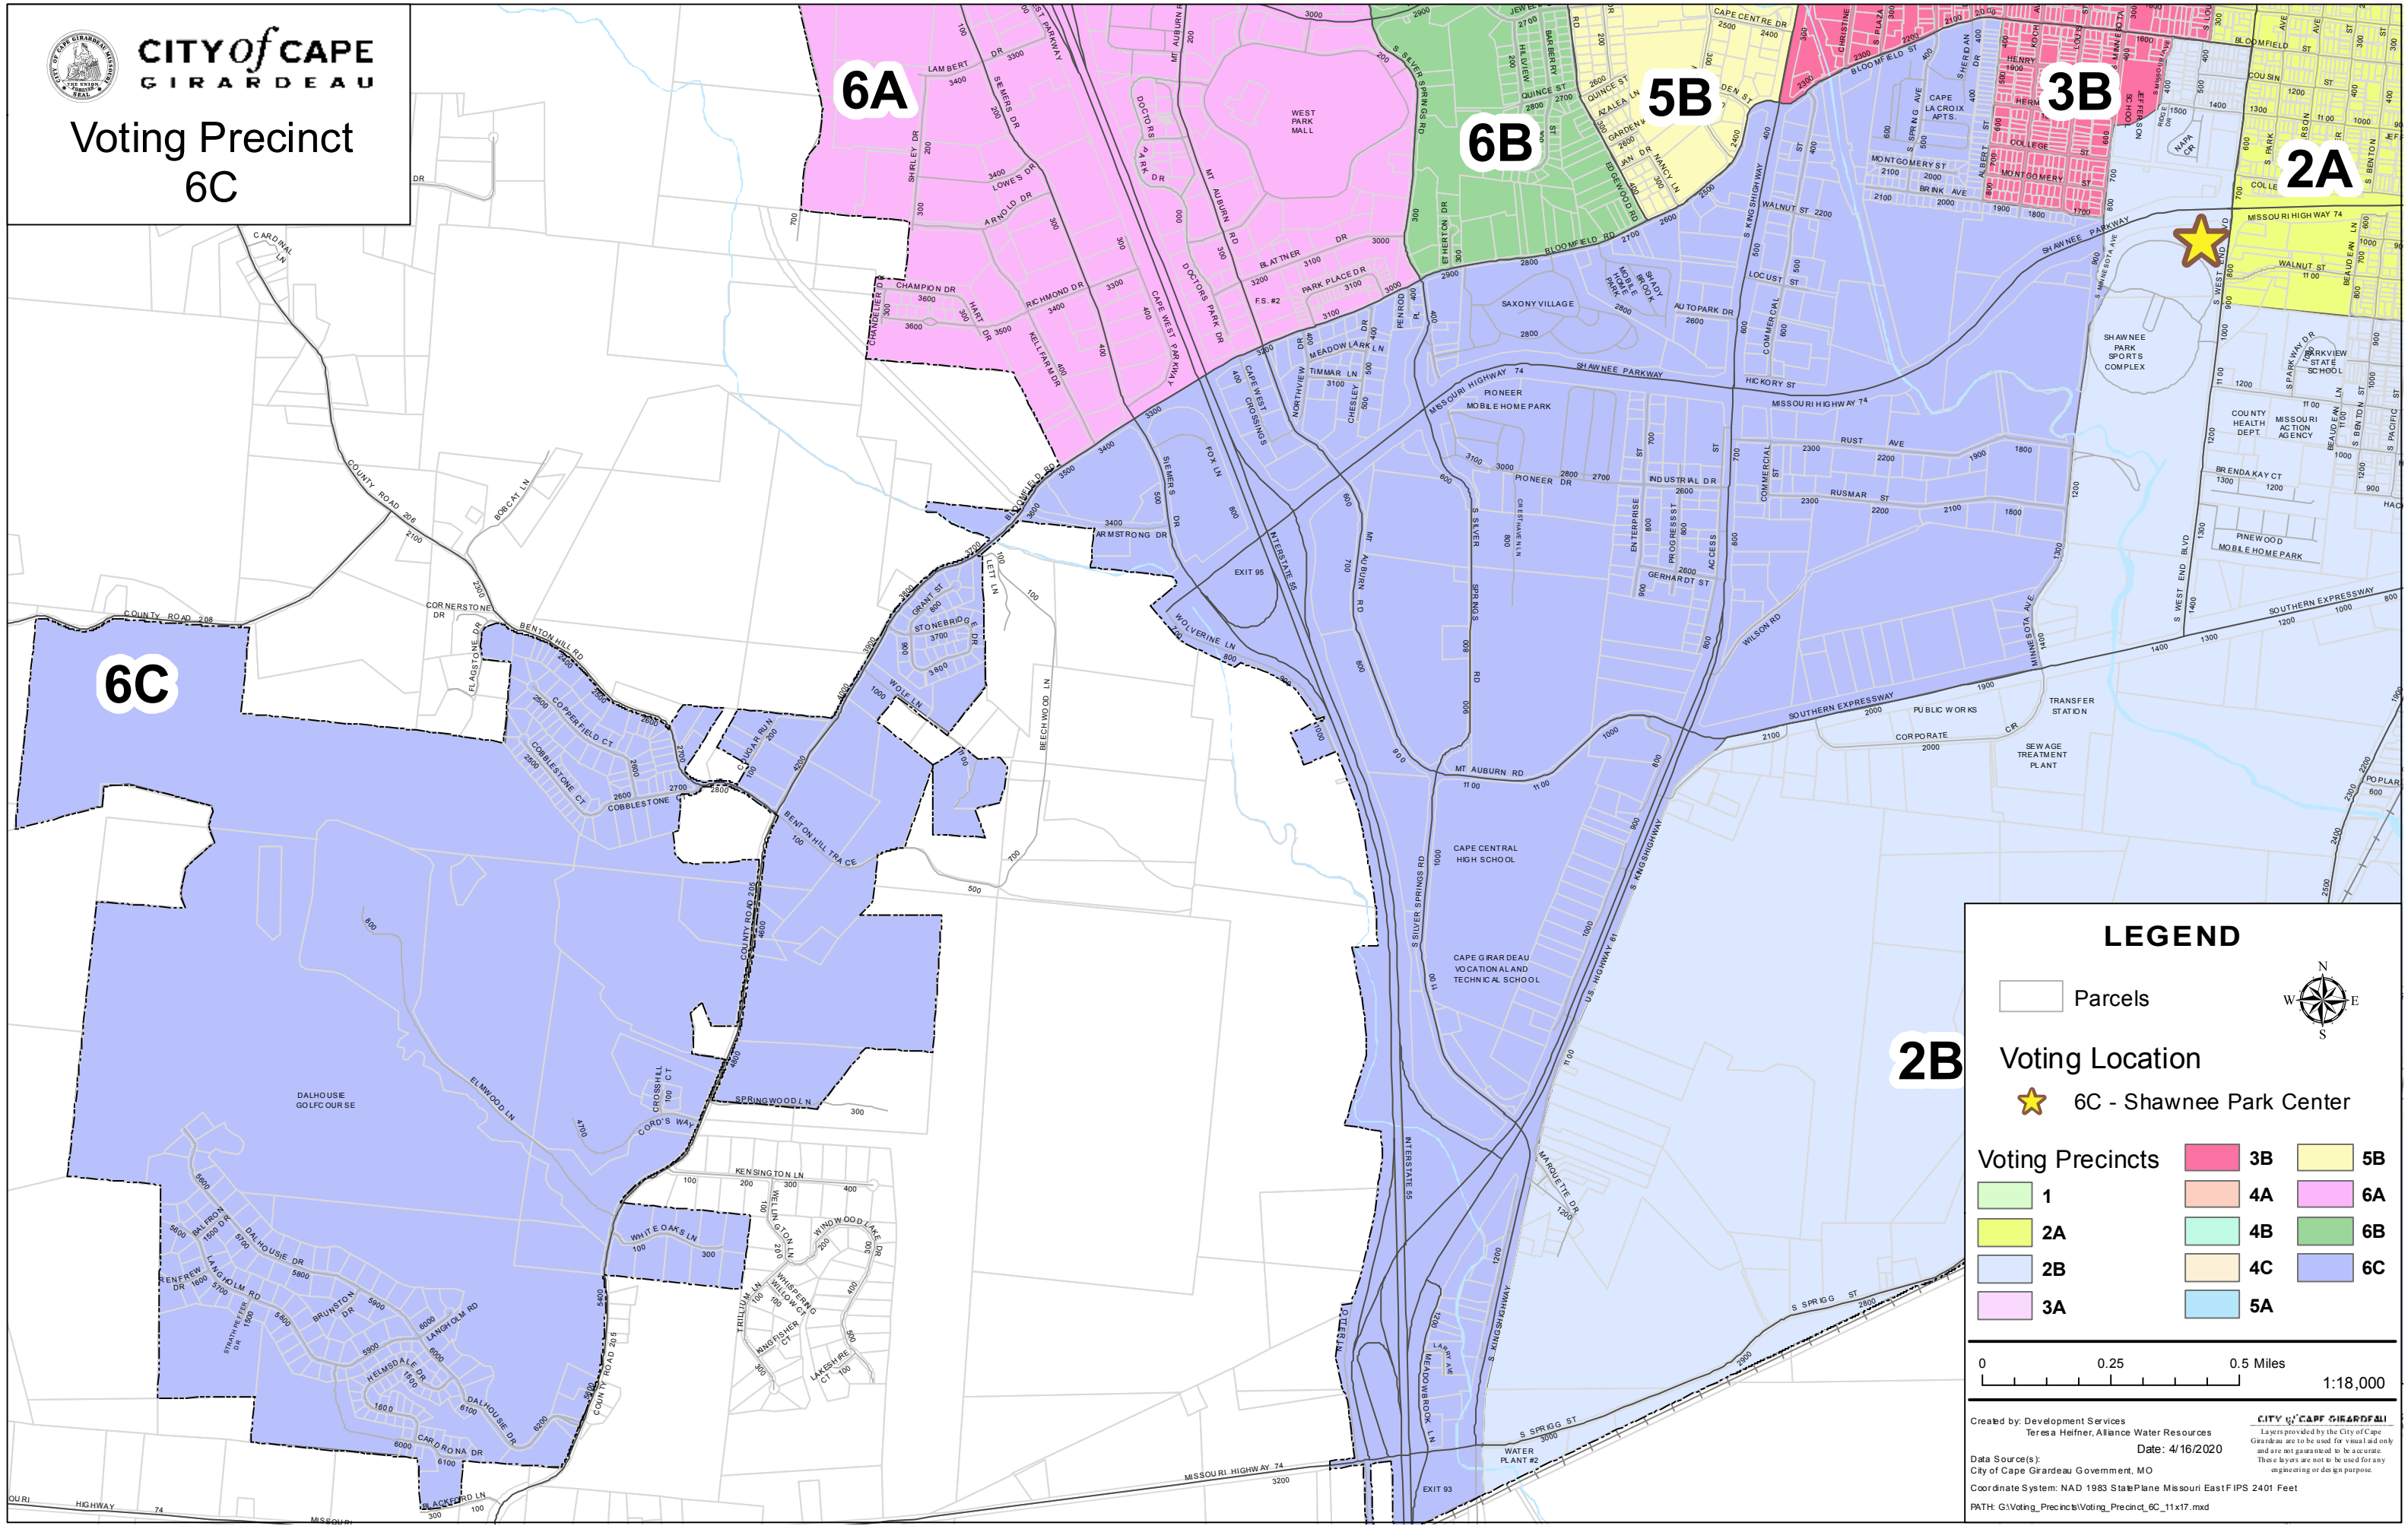

CITY of CAPE GIRARDEAU

Voting Precinct 6C

LEGEND

Parcels

Voting Location
 ★ 6C - Shawnee Park Center

Voting Precincts	
1	3B
2A	4A
2B	4B
3A	4C
	5A
	5B
	6A
	6B
	6C

Created by: Development Services
 Teresa Heifner, Alliance Water Resources
 Date: 4/16/2020
 City of Cape Girardeau Government, MO
 Coordinate System: NAD 1983 StatePlane Missouri East FIPS 2401 Feet
 PATH: G:\Voting_Precincts\Voting_Precinct_6C_11x17.mxd