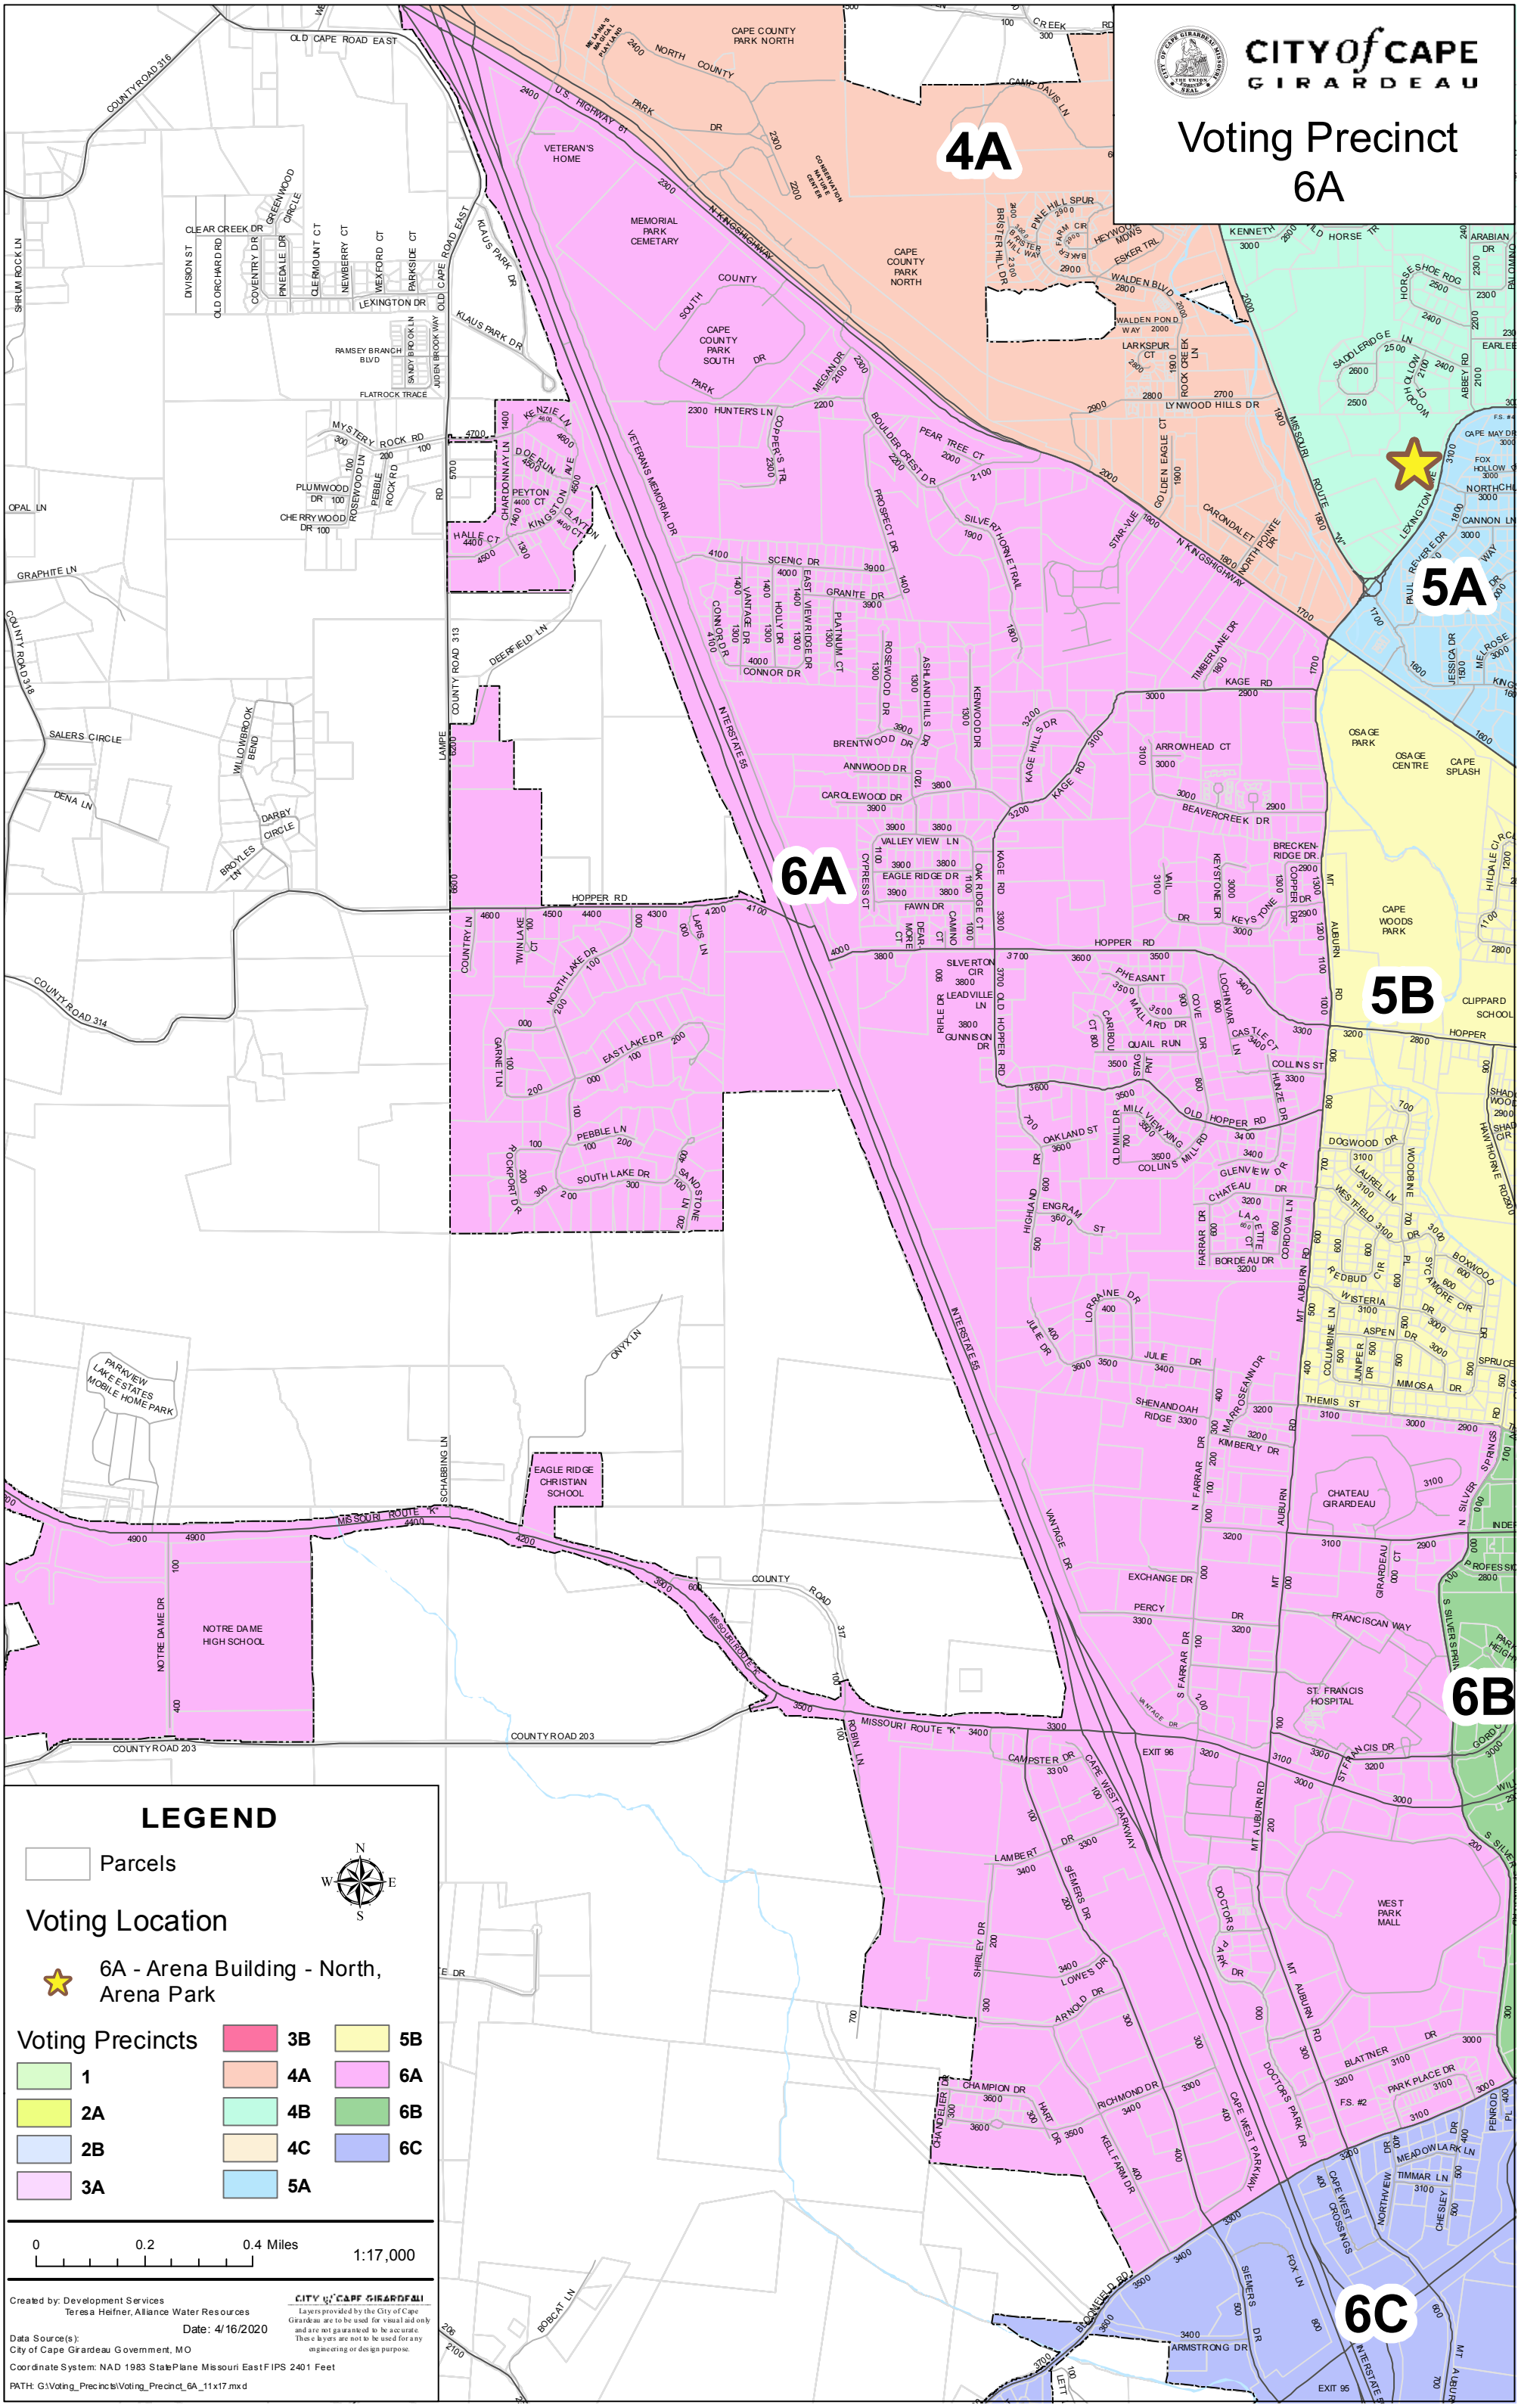

Voting Precinct 6A

4A

5A

5B

6B

6C

LEGEND

-  Parcels
- Voting Location**
 -  6A - Arena Building - North, Arena Park
- Voting Precincts**

	1		3B		5B
	2A		4A		6A
	2B		4B		6B
	3A		4C		6C
			5A		