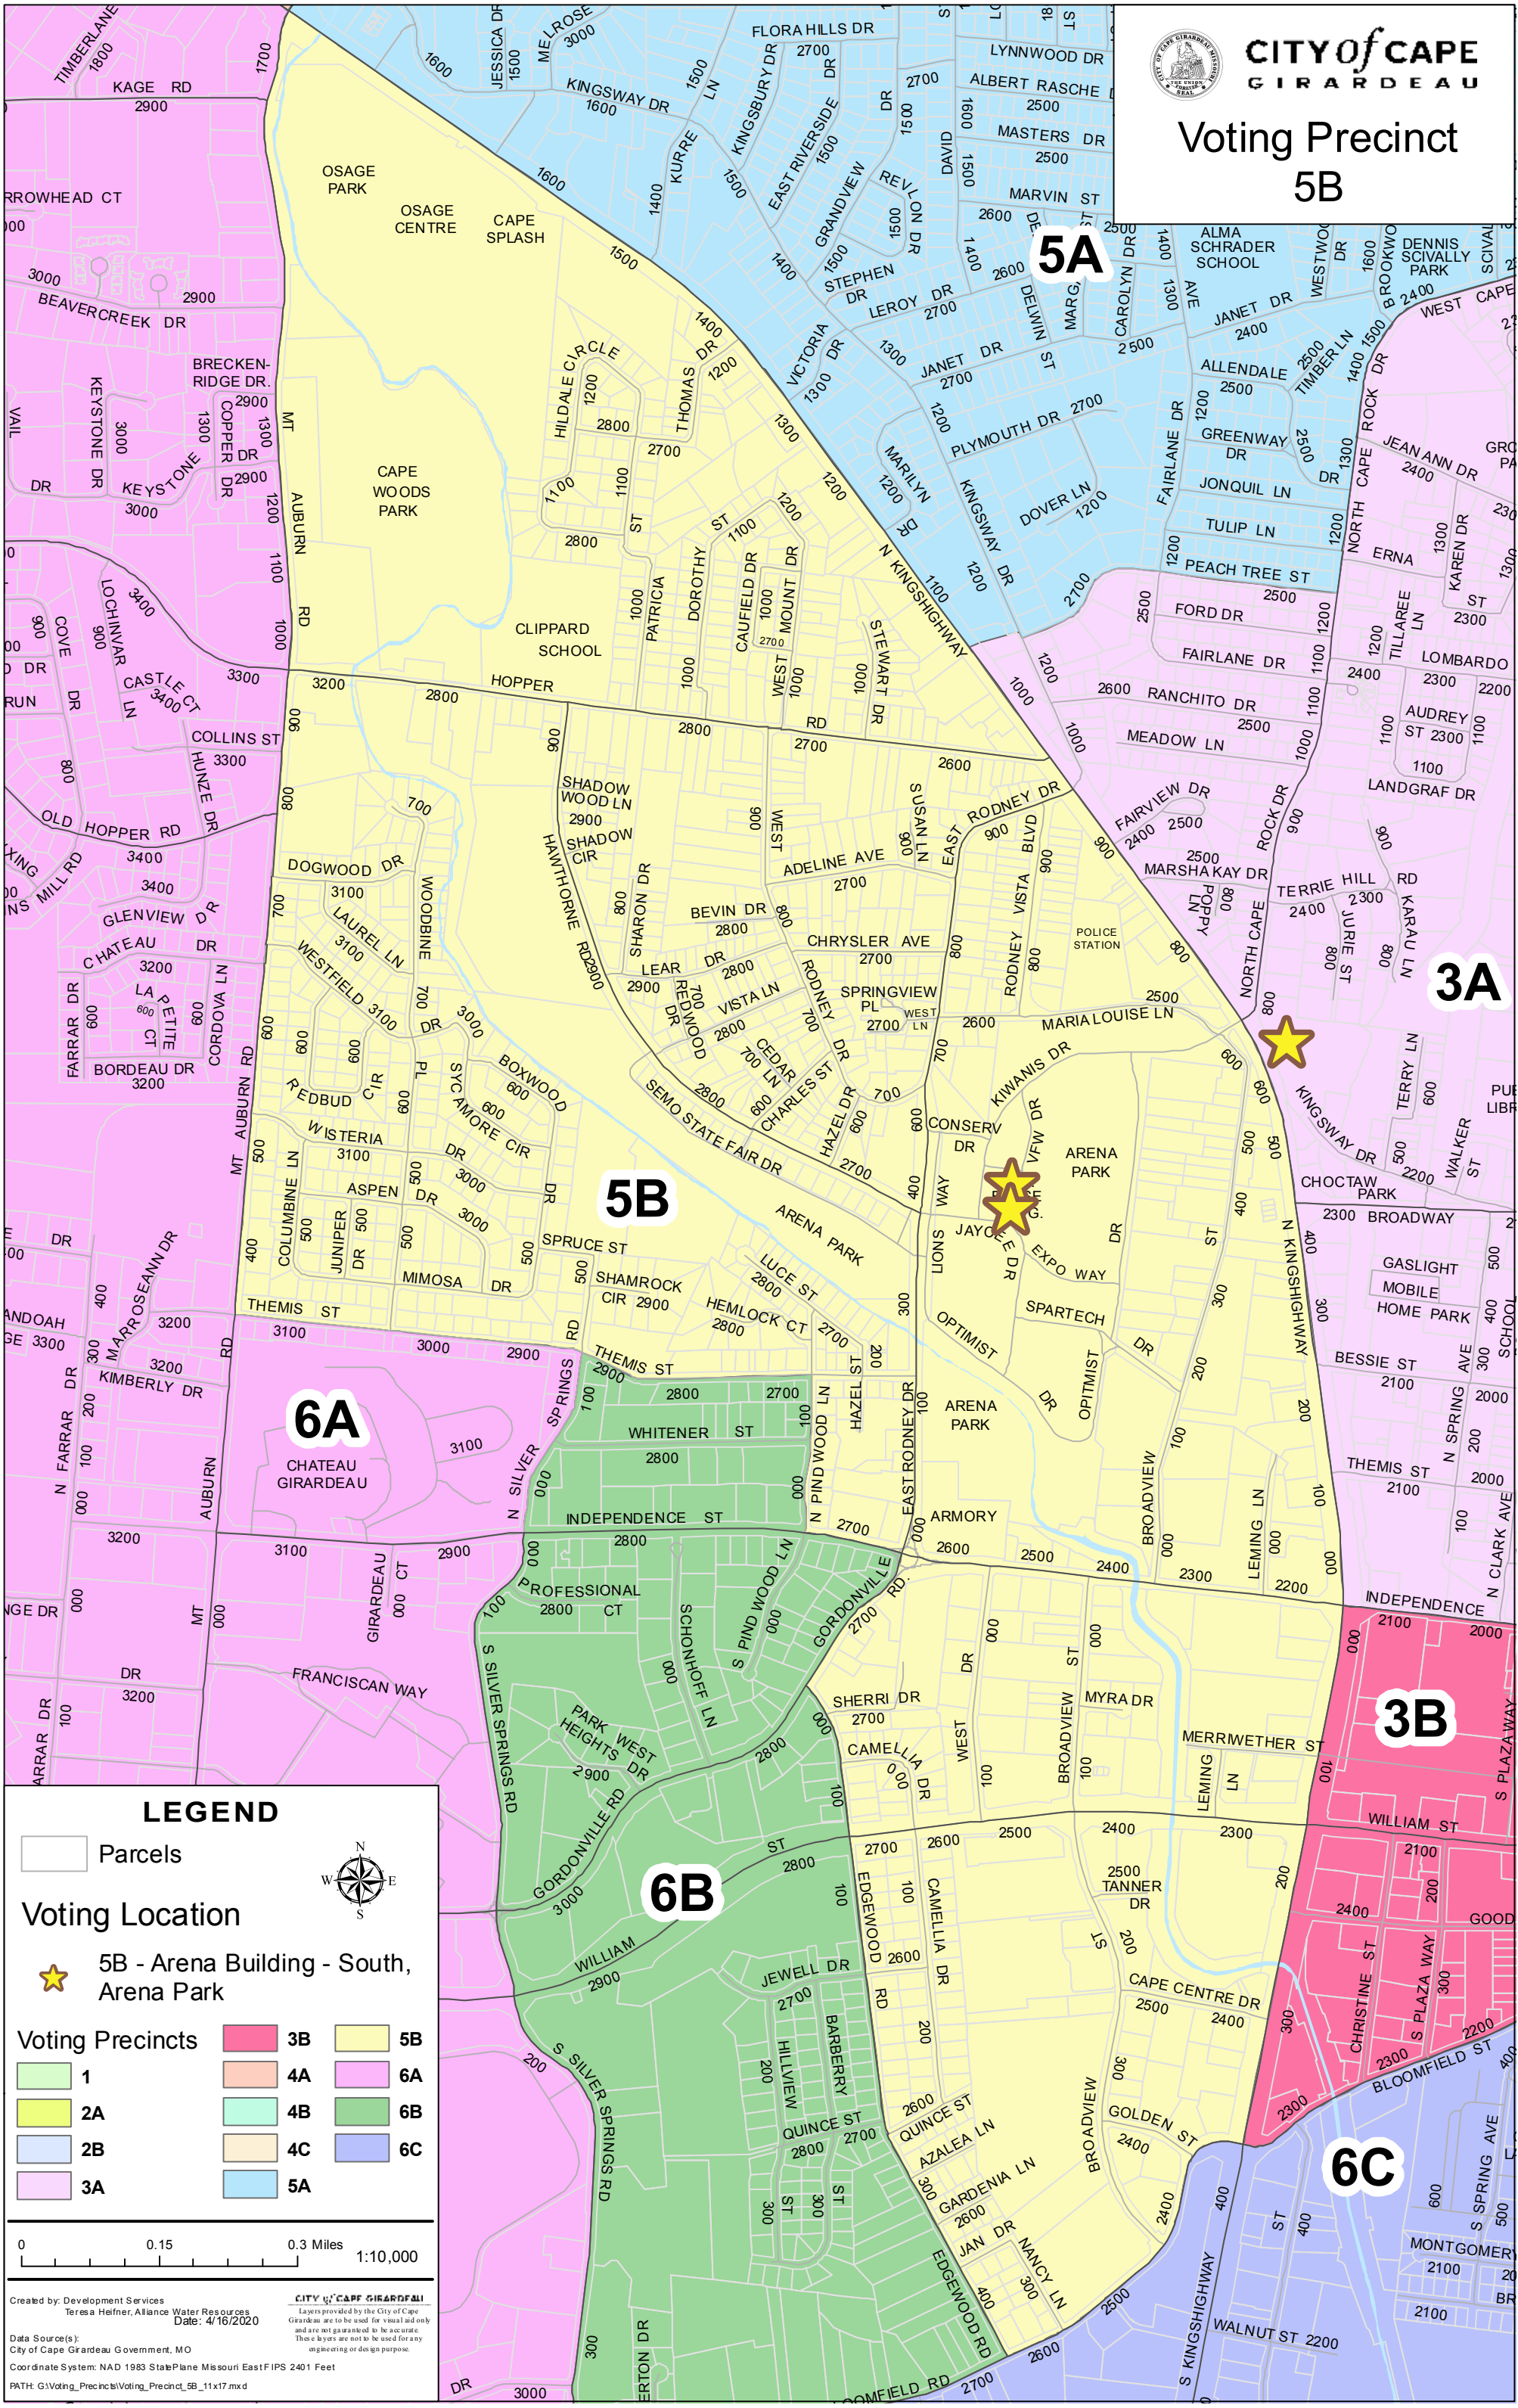

Voting Precinct 5B

5A

3A

5B

6A

6B

3B

6C

LEGEND

- Parcels
- Voting Location
 - 5B - Arena Building - South, Arena Park
- Voting Precincts

1	2A	2B	3A	3B	4A	4B	4C	5A	5B	6A	6B	6C
---	----	----	----	----	----	----	----	----	----	----	----	----