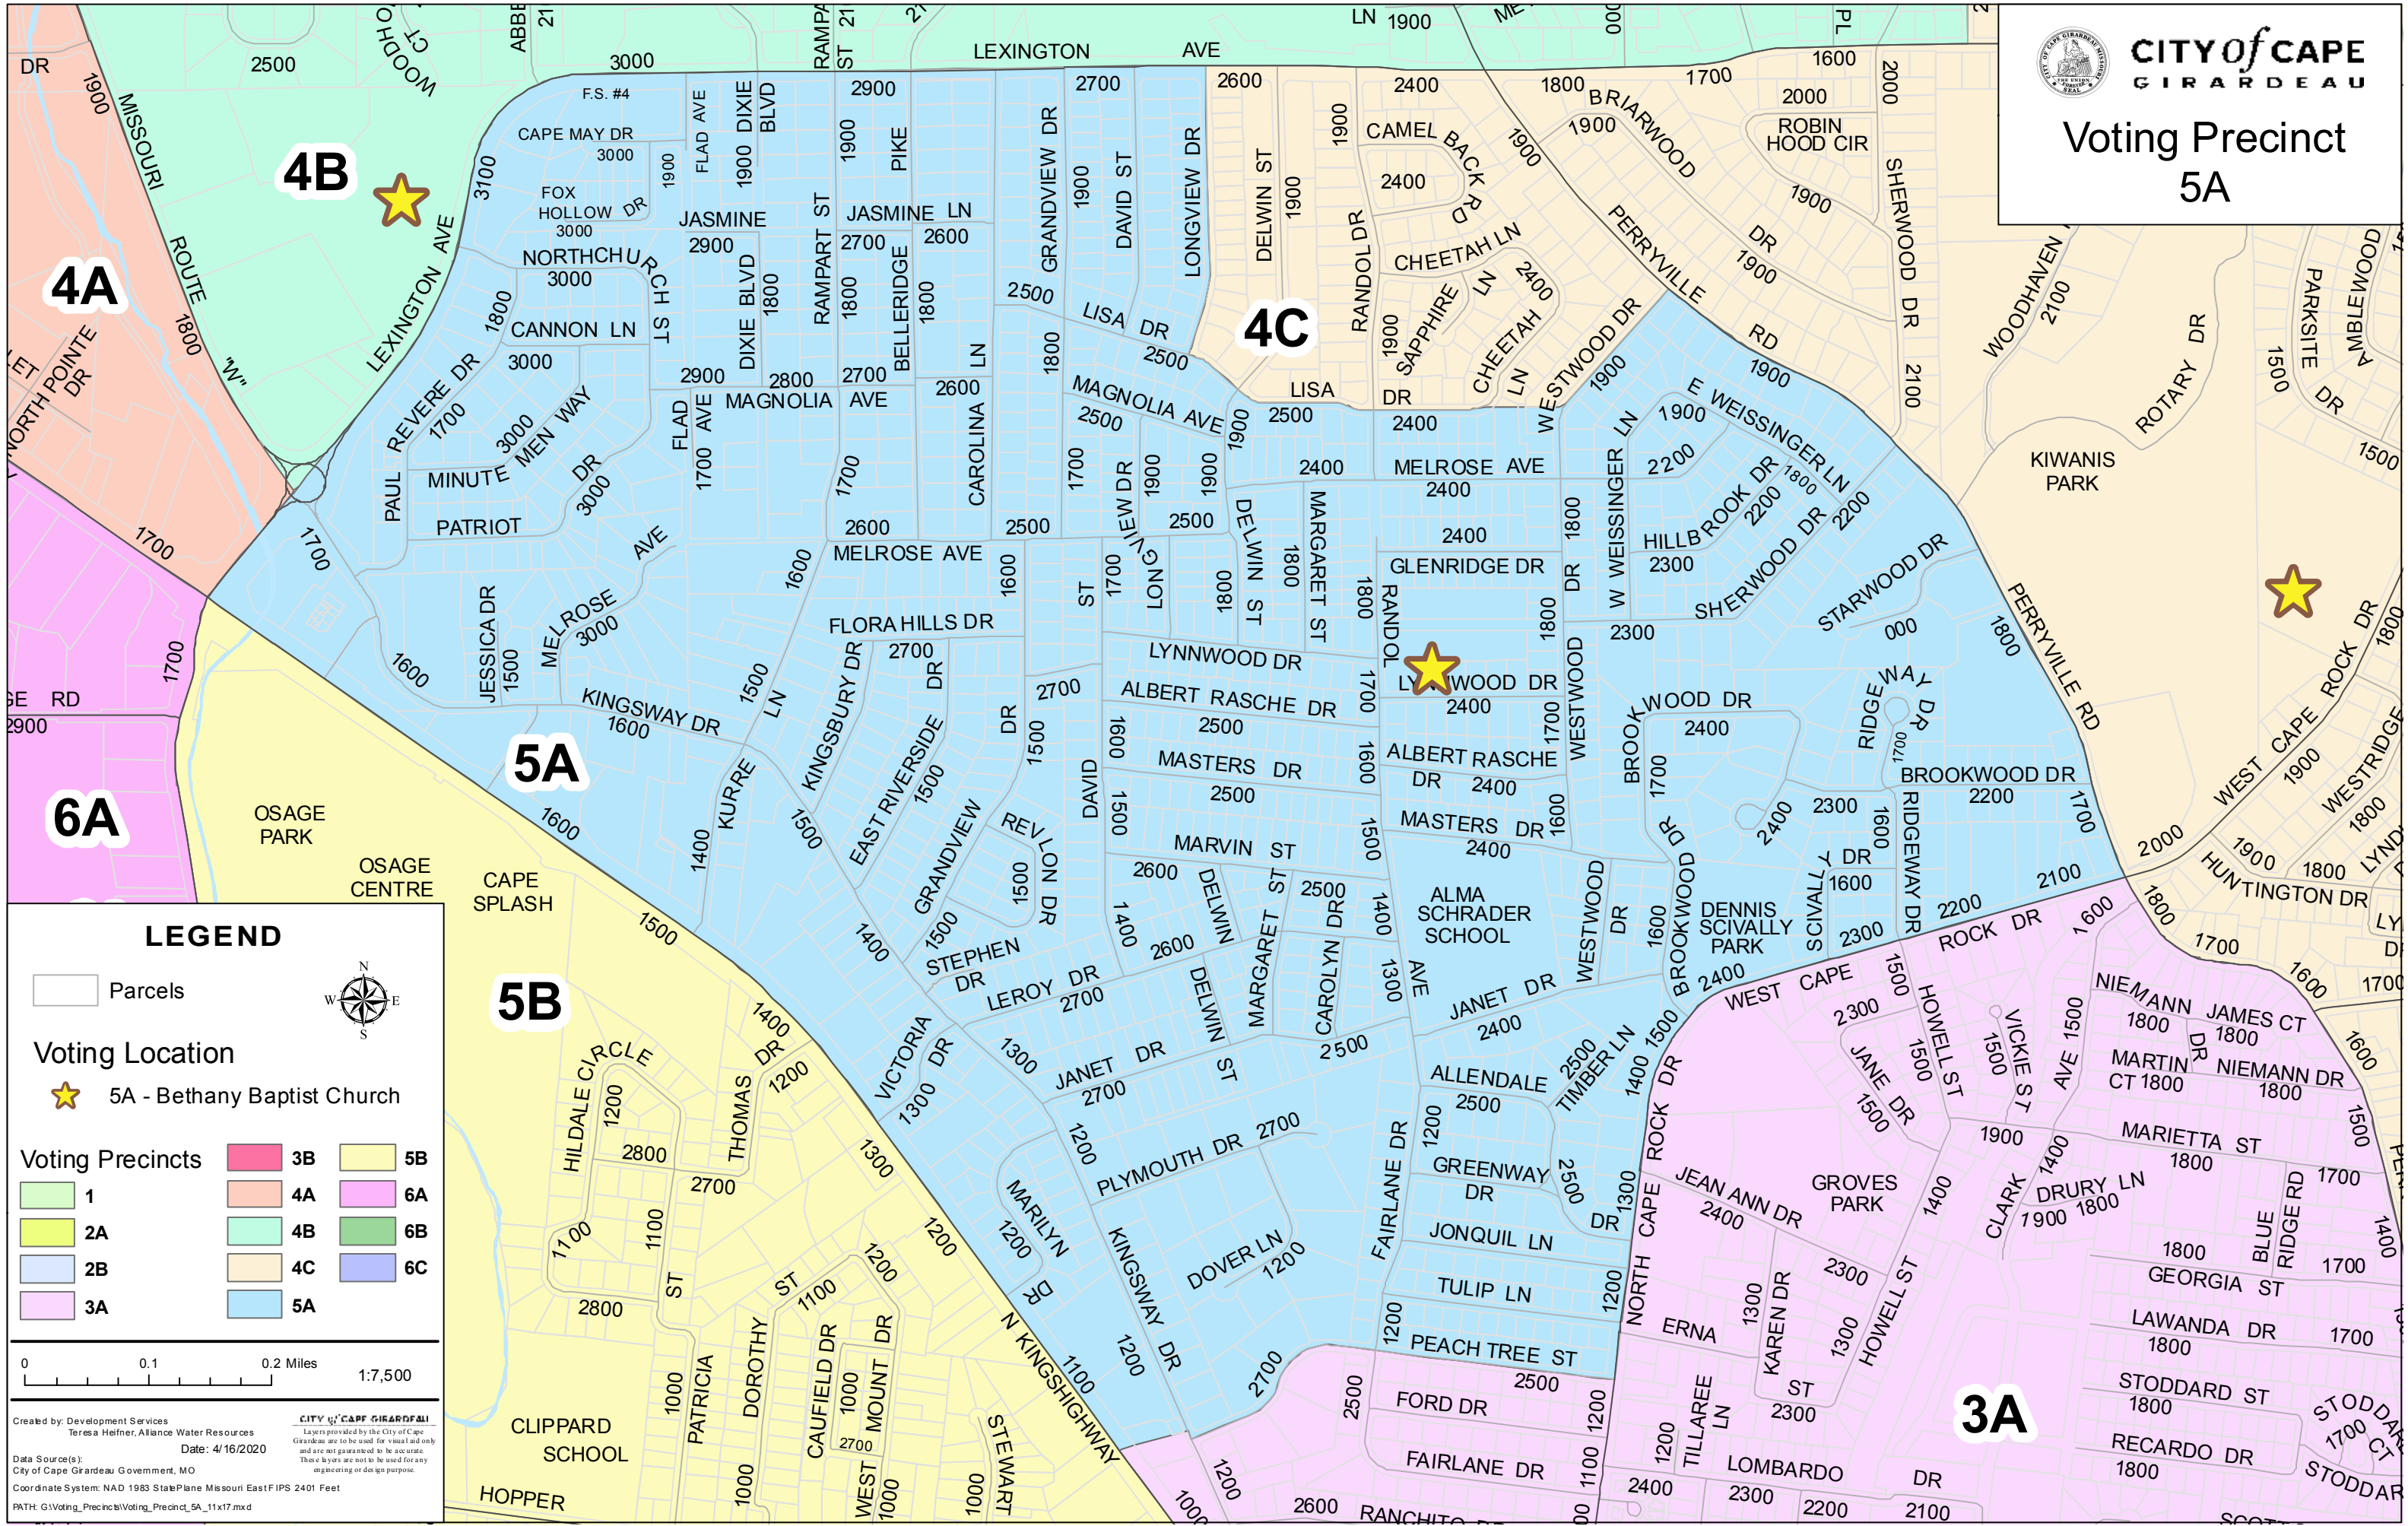

Voting Precinct 5A

LEGEND

Parcels

Voting Location

★ 5A - Bethany Baptist Church

Voting Precincts	
1	3B
2A	4A
2B	4B
3A	4C
	5B
	6A
	6B
	6C
	5A

0 0.1 0.2 Miles 1:7,500