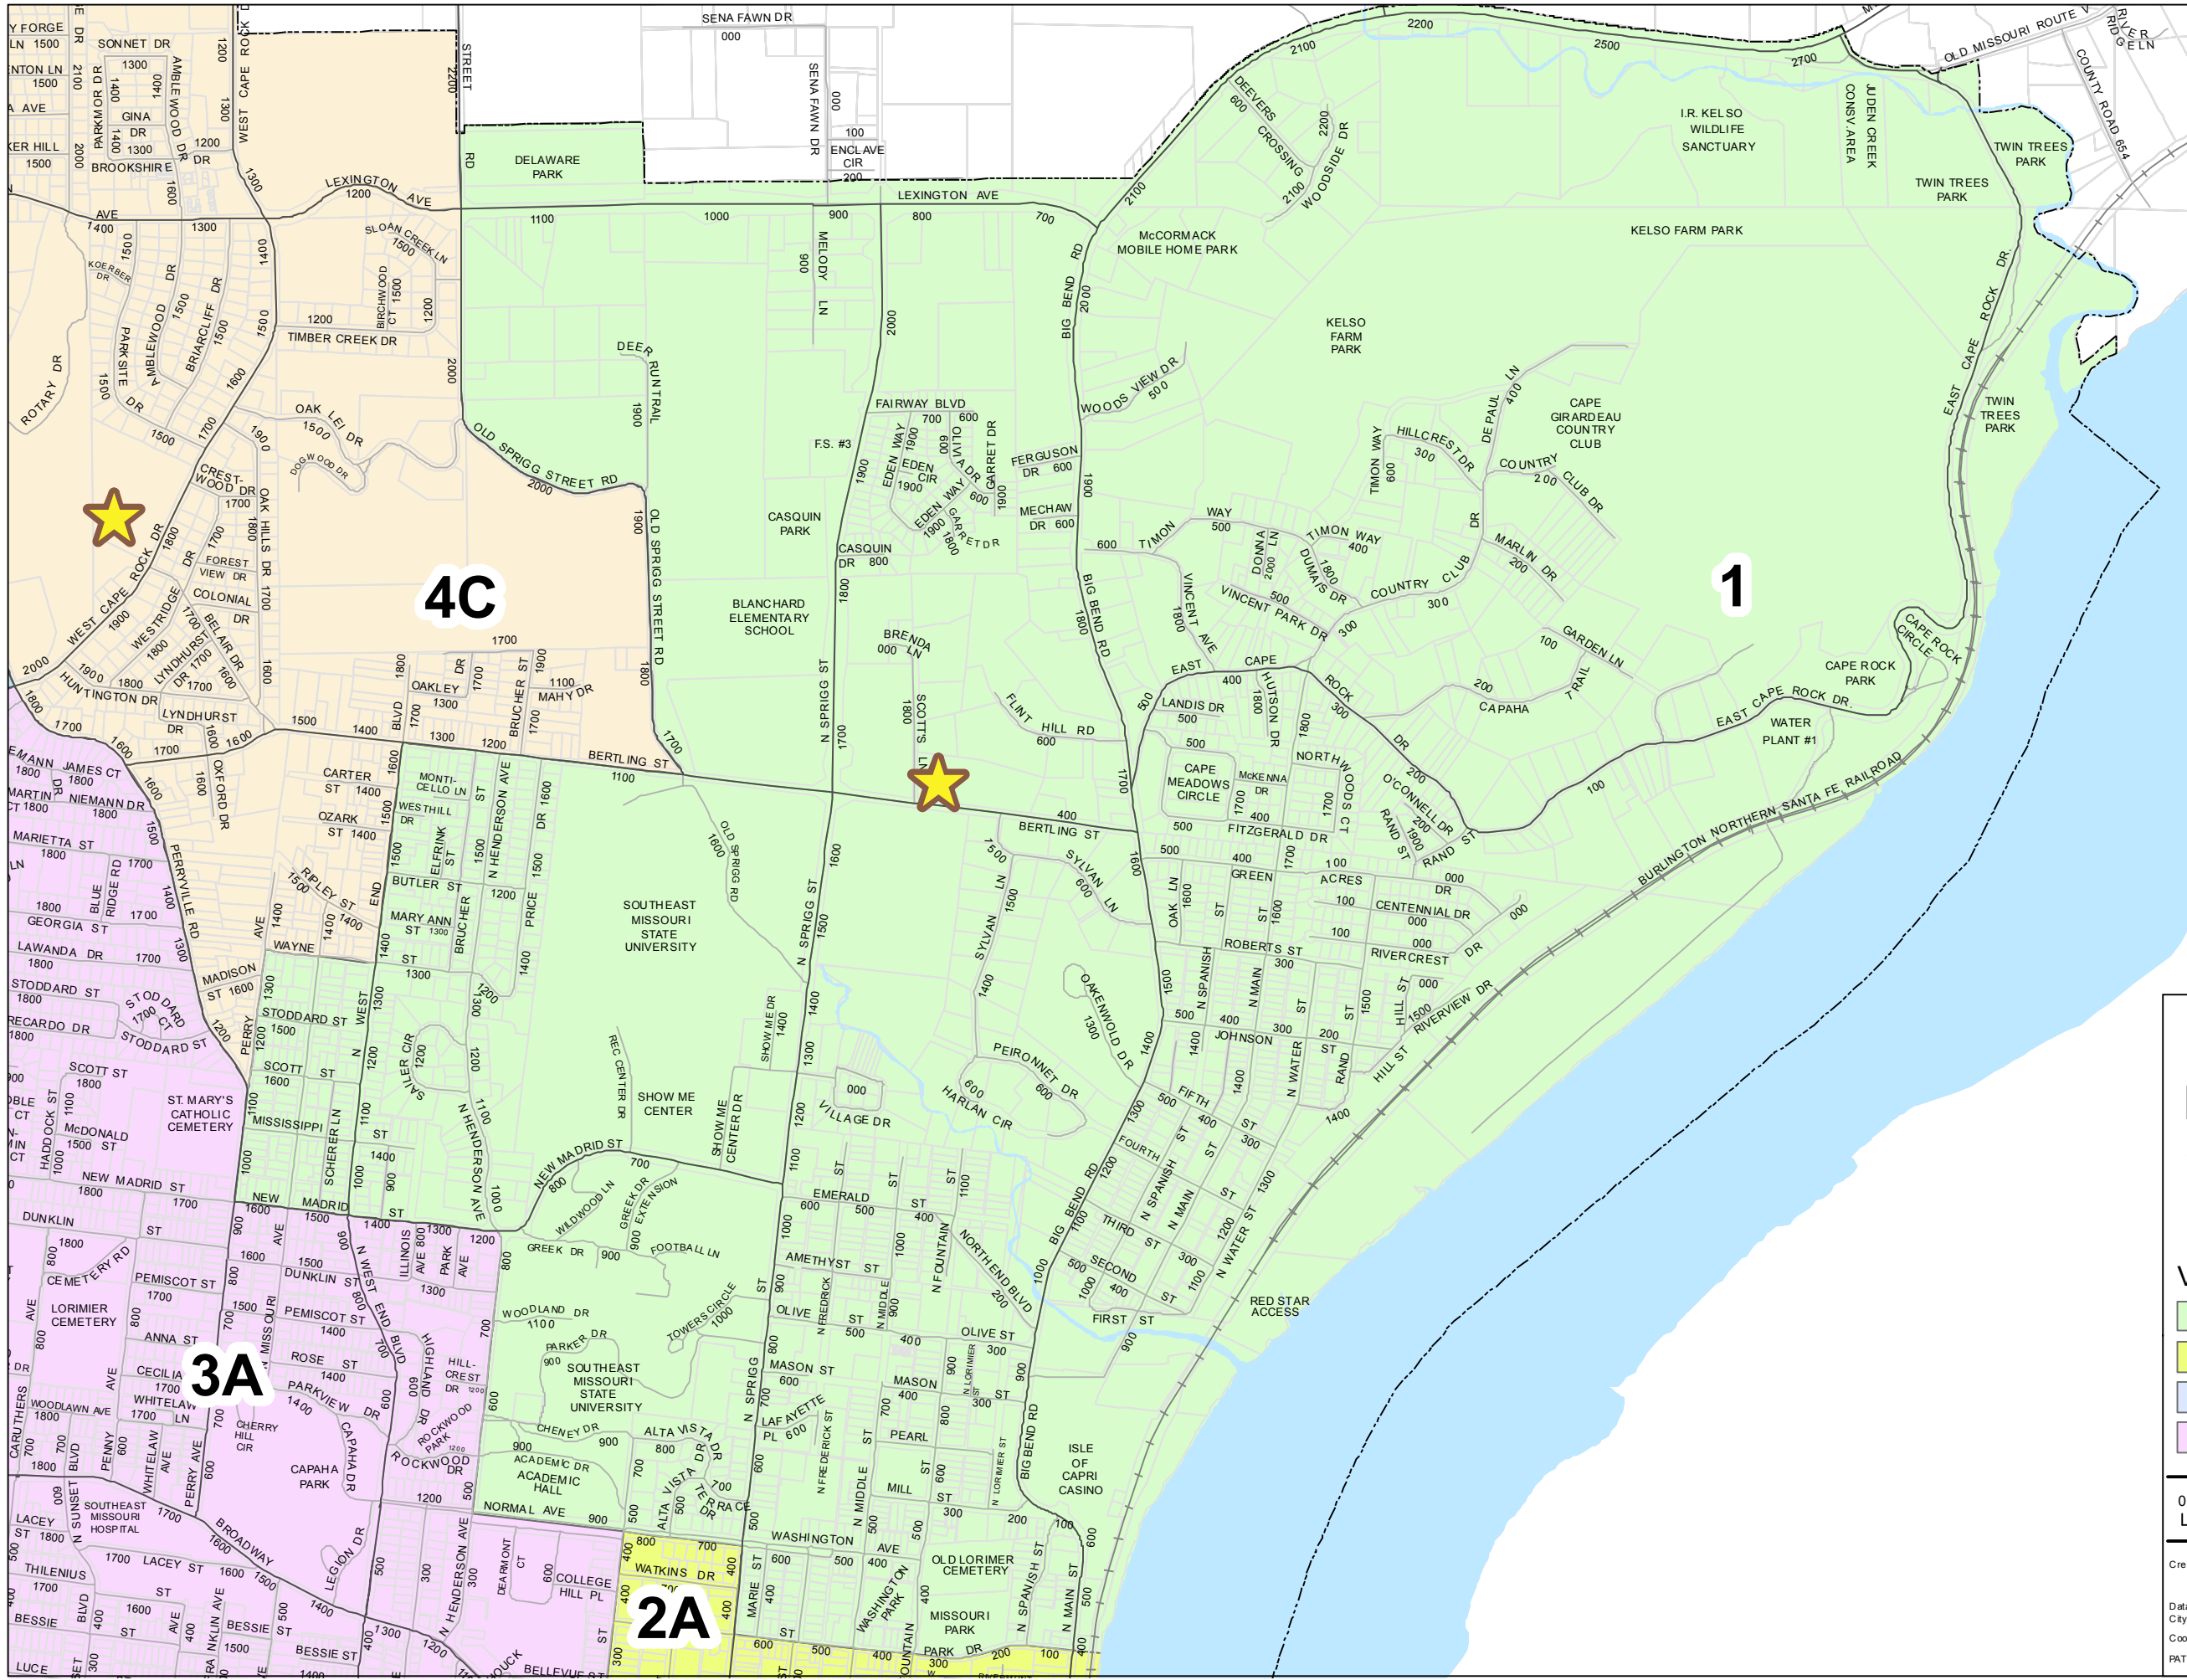

# Voting Precinct 1

## LEGEND

Parcels

### Voting Location

★ 1 - Christ Church of the Heartland

Voting Precincts	
1	3B
2A	4A
2B	4B
3A	4C
	5A
	5B
	6A
	6B
	6C