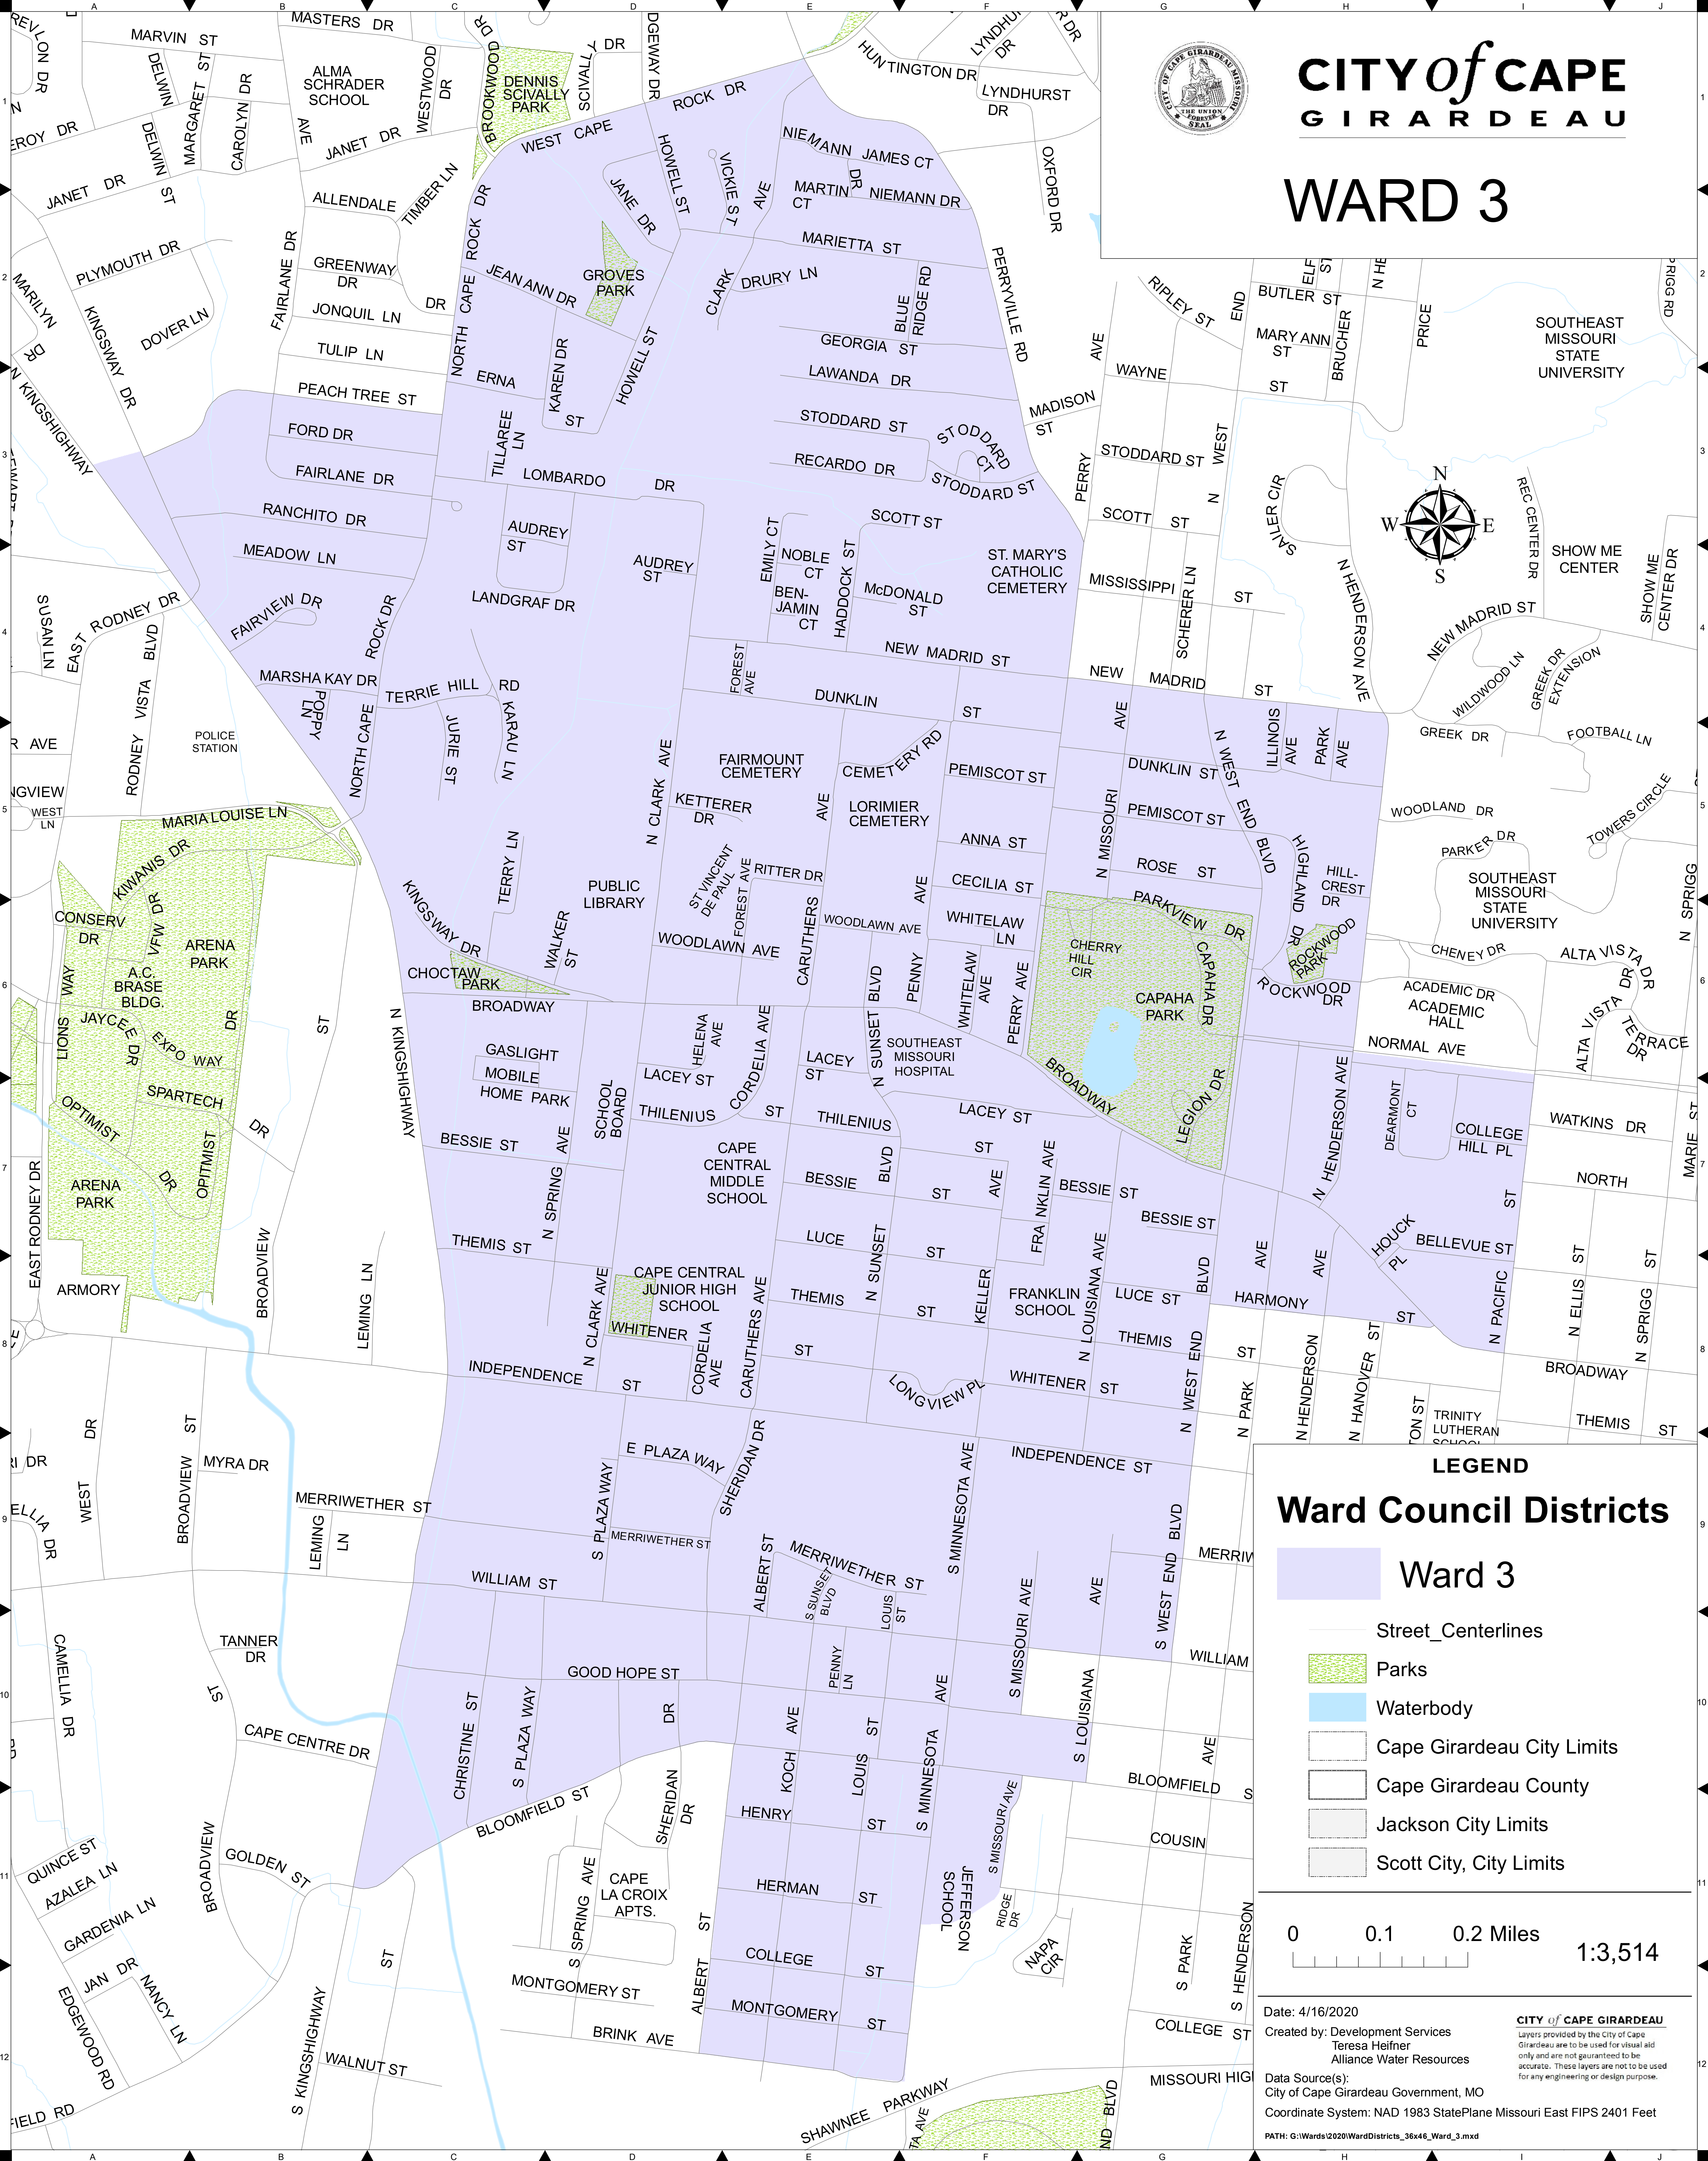

CITY of CAPE GIRARDEAU

WARD 3

LEGEND

Ward Council Districts

- Ward 3
- Street_Centerlines
- Parks
- Waterbody
- Cape Girardeau City Limits
- Cape Girardeau County
- Jackson City Limits
- Scott City, City Limits