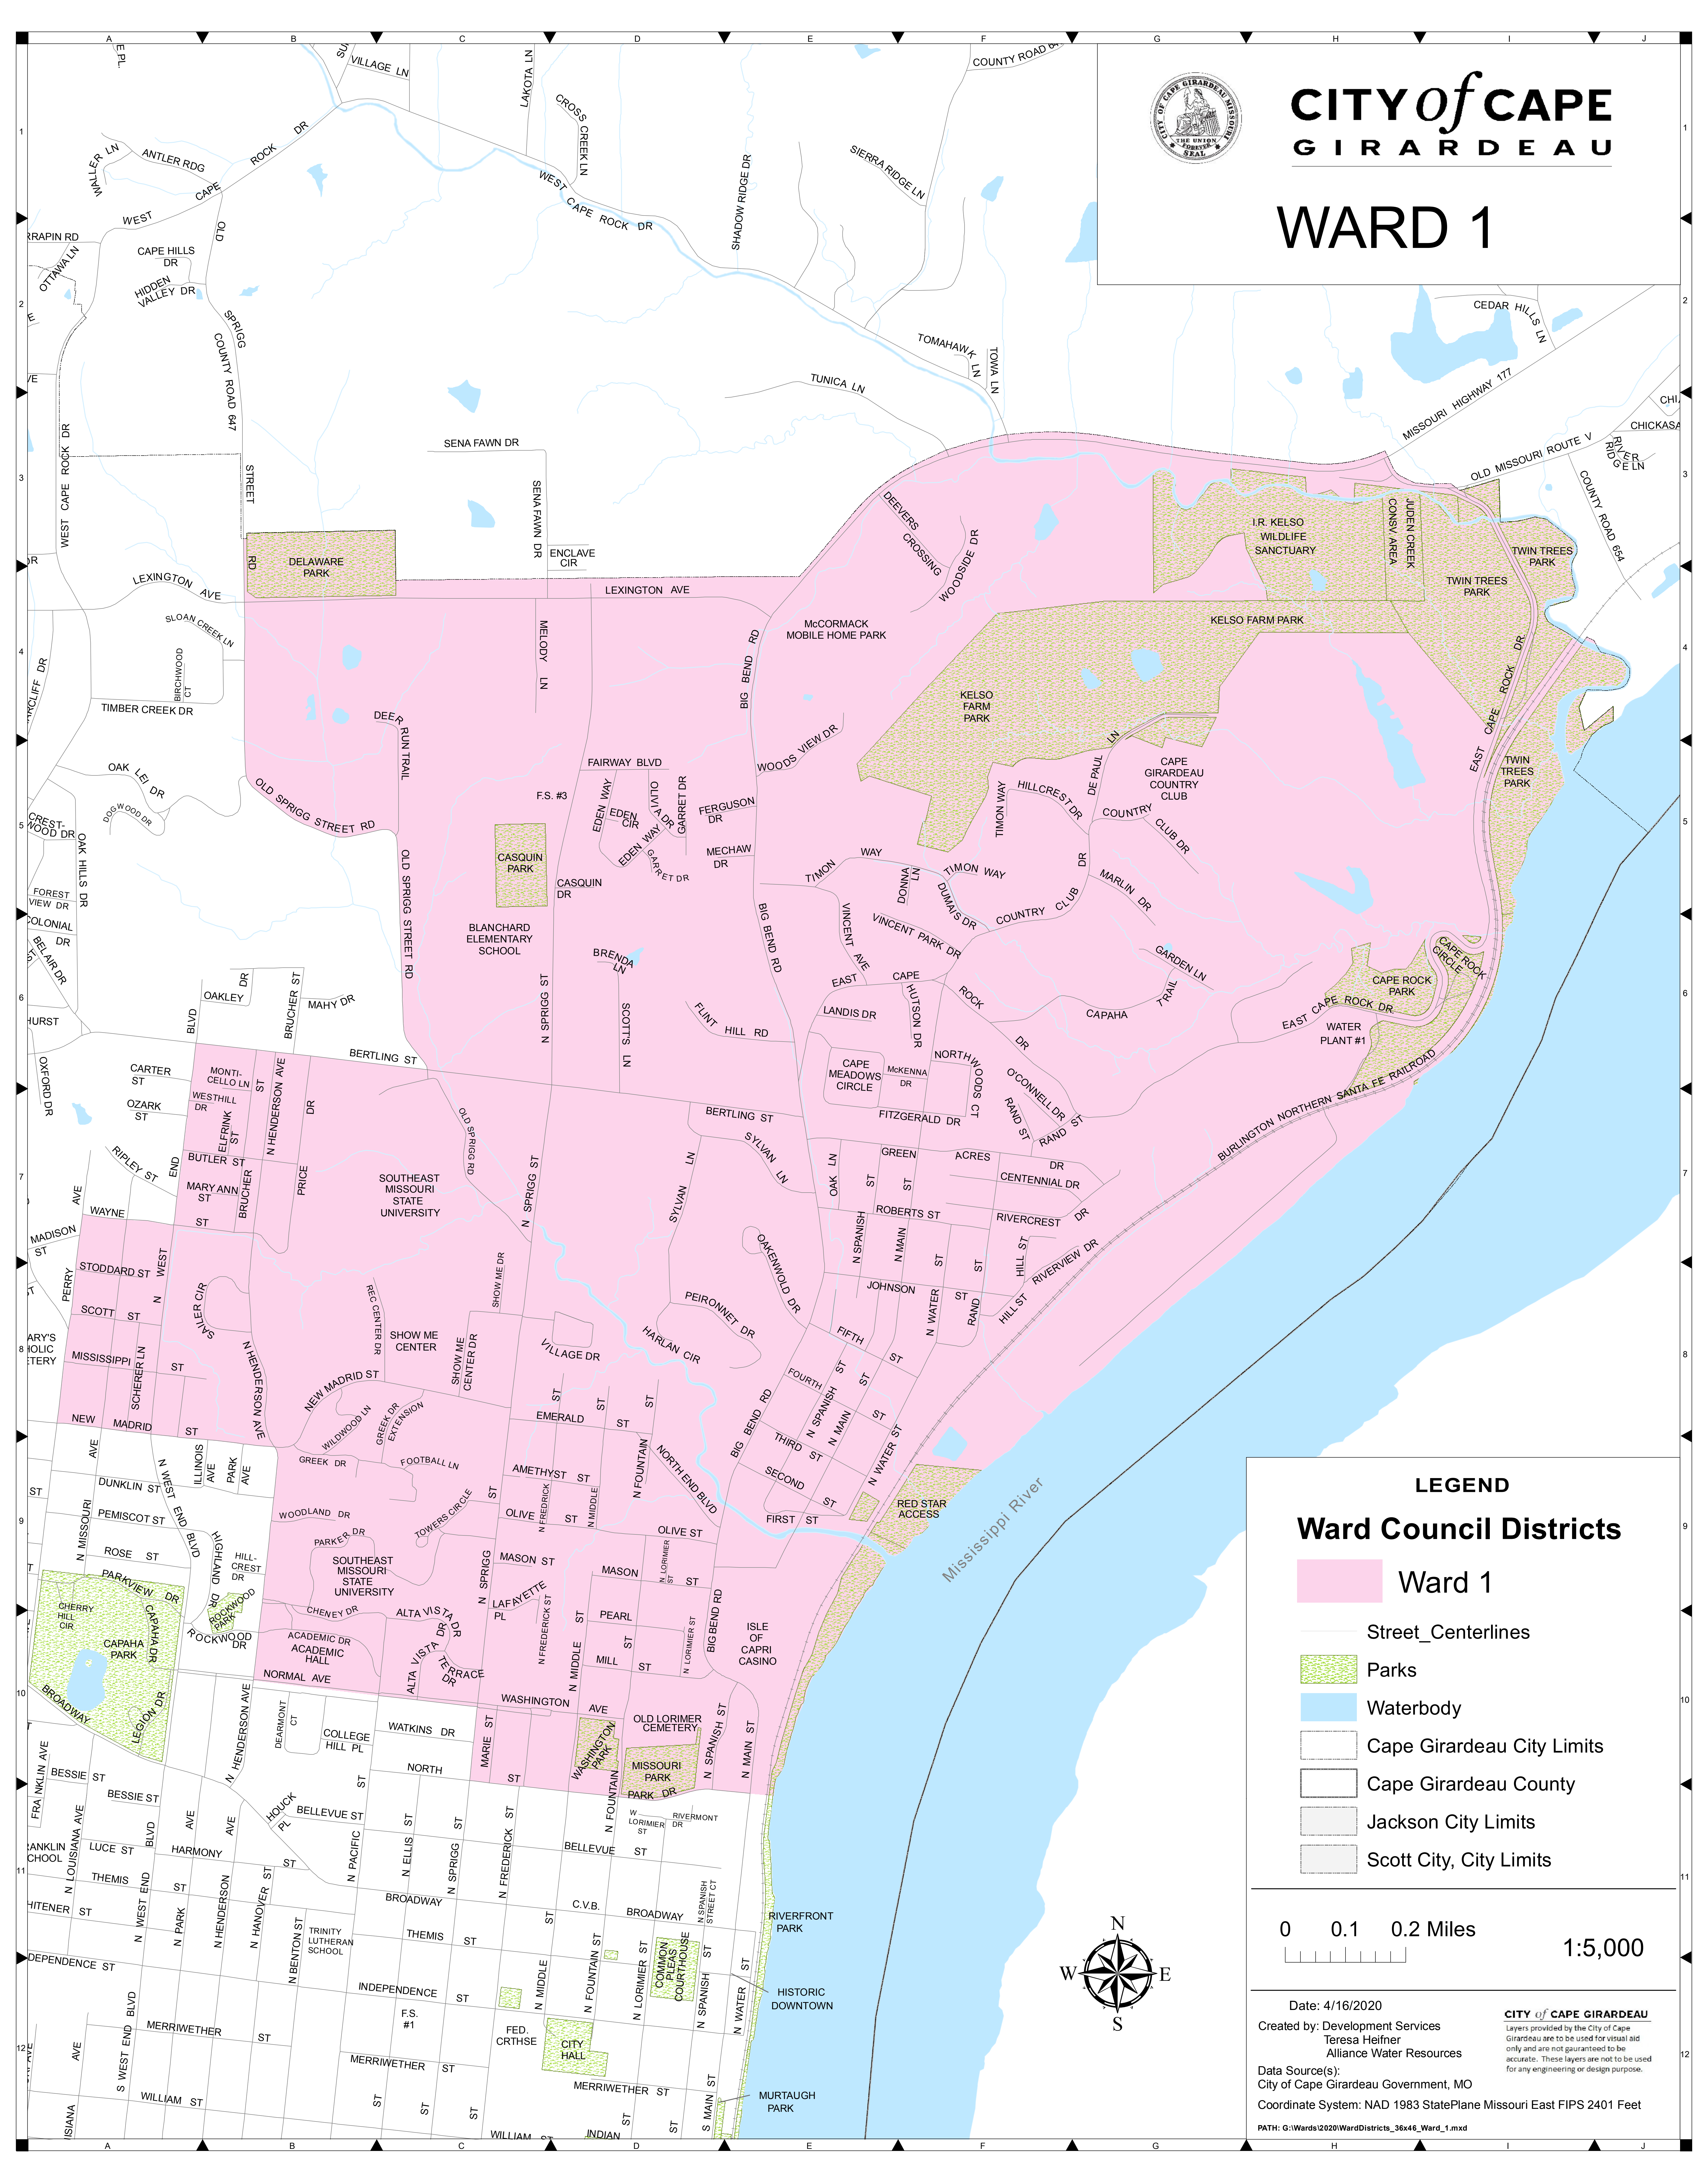

CITY of CAPE GIRARDEAU

WARD 1

LEGEND

Ward Council Districts

Ward 1

Street_Centerlines

Parks

Waterbody

Cape Girardeau City Limits

Cape Girardeau County

Jackson City Limits

Scott City, City Limits

0 0.1 0.2 Miles

1:5,000

Date: 4/16/2020

Created by: Development Services
Teresa Heifner
Alliance Water Resources

Data Source(s):
City of Cape Girardeau Government, MO

Coordinate System: NAD 1983 StatePlane Missouri East FIPS 2401 Feet

PATH: G:\Wards\2020WardDistricts_36x46_Ward_1.mxd