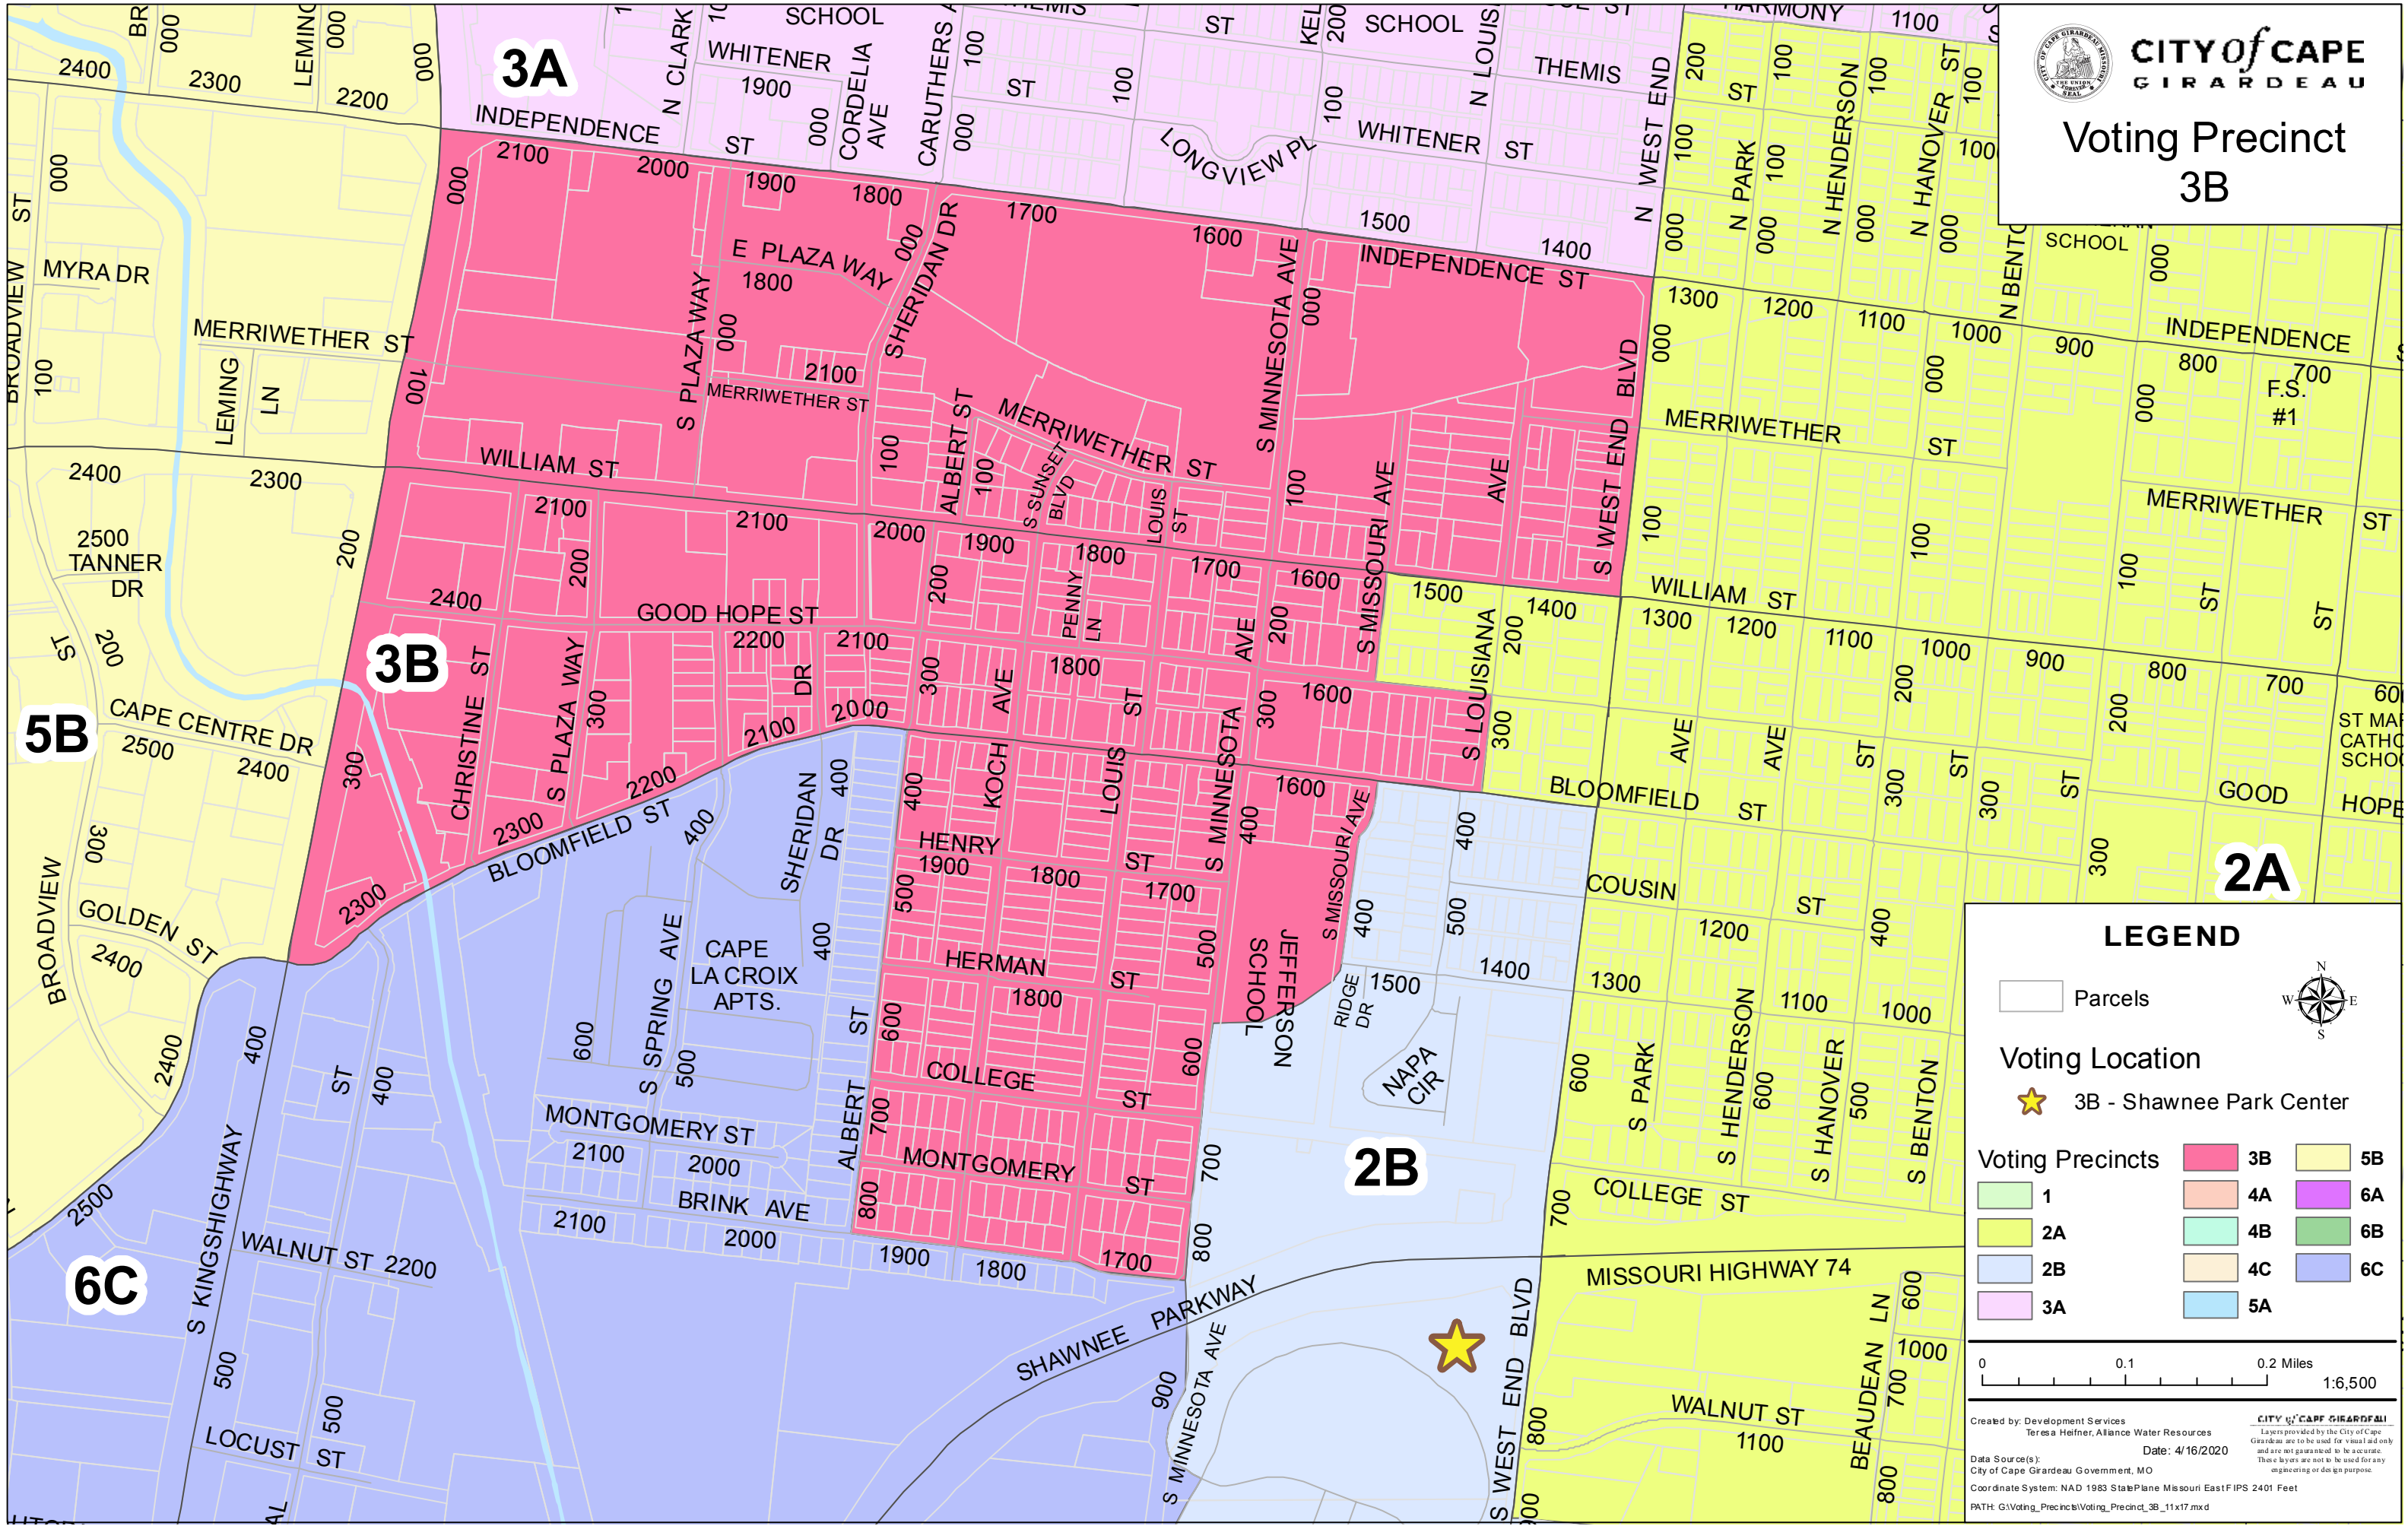

CITY of CAPE GIRARDEAU

Voting Precinct 3B

LEGEND

Parcels

Voting Location

★ 3B - Shawnee Park Center

Voting Precincts	
1	3B
2A	4A
2B	4B
3A	4C
	5A
	5B
	6A
	6B
	6C

Created by: Development Services
Teresa Heifner, Alliance Water Resources
Date: 4/16/2020
City of Cape Girardeau Government, MO
Coordinate System: NAD 1983 StatePlane Missouri East FIPS 2401 Feet
PATH: G:\Voting_Precincts\Voting_Precinct_3B_11x17.mxd